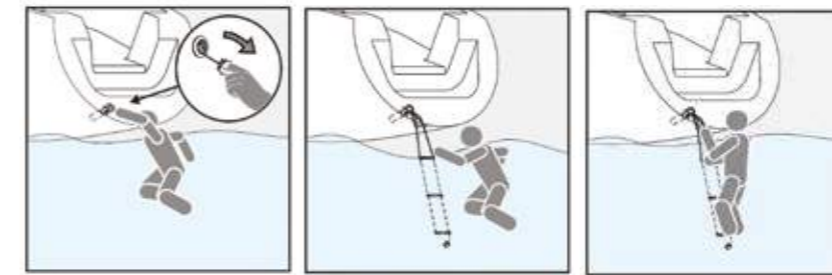

- ◆ Suitable for frequent use or in man overboard situation
- ◆ Can be used unaided from the water
- ◆ Light with easy flush mount, like a thru-hull fitting
- ◆ Transom or skirt mount, just above the waterline
- ◆ Ladder neatly stores in mounting tube with cap
- ◆ Kits contains: 3 polypropylene steps, 1 stainless steel handle, held together with yellow polypropylene line