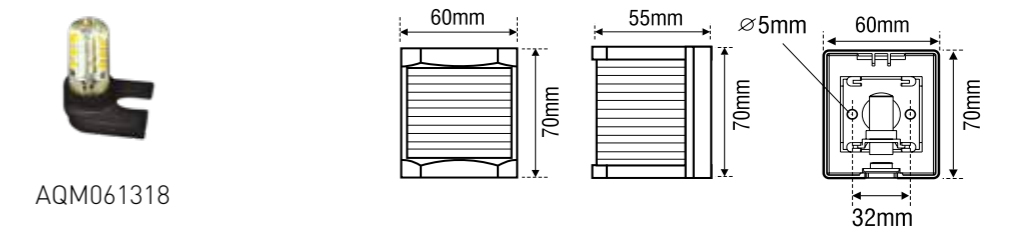

Classic LED 12 Navigation Lights

- Designed for vessels up to 12m
- Made of tough UV stabilised ABS polycarbonate compound
- Shatter-proof acrylic lens
- Stainless steel electrical contacts
- Waterproof, non corrosive and non magnetic
- Screw mounted and connected to central or auxillary circuit
- Supplied with silicon encapsulated LED bulb
- Bulb lifetime: 50,000 hours

AQM061318

Description / Type	Light Colour	Housing colour	Dimensions: mm H x W x D	Voltage	Visible Distance: nm	Certificates	Format	Barcode	Part No:
Starboard 112.5° light	green	black	70 x 60 x 55	12-24	1	COLREG 72 MSC 253(83) EN14744:2005	Header & Bag	5056228218937	AQM061202
Port 112.5° light	red	black	70 x 60 x 55	12-24	1		Header & Bag	5056228218920	AQM061201
Stern 135° light	white	black	70 x 60 x 55	12-24	2		Header & Bag	5056228218944	AQM061203
Masthead 225° light	white	black	70 x 60 x 55	12-24	2		Header & Bag	5056228218951	AQM061204
Bi-colour 225° light	bi-colour	black	70 x 60 x 55	12-24	1		Header & Bag	5056228218968	AQM061205
Bulb kit	-	-	-	12-24	-		Header & Bag	5056228219217	AQM061318

Classic LED 12 All-Round Navigation Lights

- Designed for vessels up to 12m
- Made of tough UV stabilised ABS polycarbonate compound
- Shatter-proof acrylic lens
- Stainless Steel electrical contacts
- Waterproof, non corrosive and non magnetic
- Screw mounted and connected to central or auxillary circuit
- Supplied with silicon encapsulated LED bulb
- Bulb lifetime: 50,000 hours