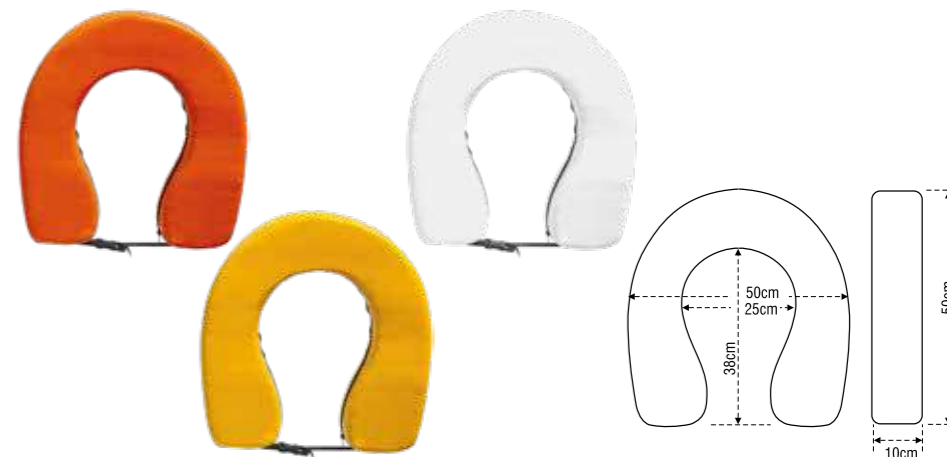

Horseshoe Lifebuoy

- Essential equipment for all boats, yachts and motorboats
- Offers personal floatation to seafarers in man overboard emergency
- Must-have item for safe and carefree sailing
- Simple to use and features a flexible zipper cover and a plastic clip fastening

Description / Type	Colour	Buoyancy: N	Format	Barcode	Part No.
Horseshoe	Orange	140	With Card ID Tag	5056228216032	AQM010011
Horseshoe	White	140	With Card ID Tag	5056228216049	AQM010012
Horseshoe	Yellow	140	With Card ID Tag	5056228216056	AQM010013

Horseshoe Lifebuoy Set

- Horseshoe made from polyester with PVC backing
- Waterproof fabric does not fade and is resistant to UV
- Set includes: - Storage case, horseshoe lifebuoy, lifebuoy light and 30m Ø8mm floating rope