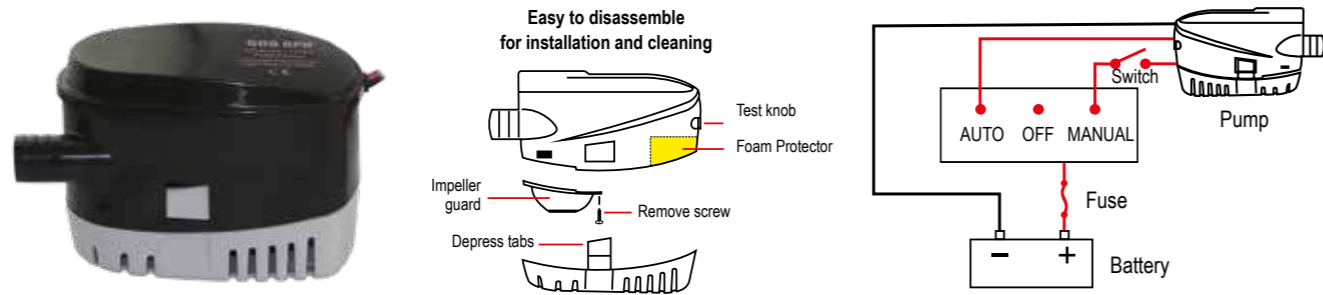

Automatic Bilge Pump

- Very simple disassembly for installation and cleaning
- Features a built-in automatic float switch which activates pump when water rises
- Float switch allows pump to operate when boat unattended
- Also has manual button test
- Made of ASA

Description	Flow rate: GHP	Hose Diameter: mm	Voltage	Fuse	Amps	Format	Barcode	Part No:
Automatic	600	19	12	4A	2.5	Euroslot Carded	5056228218289	AQM044960