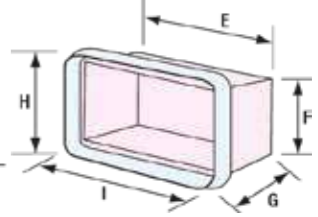

Classic Hatch

Description	Colour	Overall	Dimensions: mm				Format	Barcode	Part No:
		Dimensions: mm A x B	C	D	H	I			
Standard, 1 handle	White	275 x 375	180	280	198	298	Bagged With ID Sticker	5056228219224	AQM064002
Standard, w/removable cover, 1 handle	White	275 x 375	180	280	198	298	Bagged With ID Sticker	5056228219255	AQM064012
Standard, 2 handles	White	355 x 600	255	500	275	529	Bagged With ID Sticker	5056228219231	AQM064004
Standard, w/removable cover, 2 handles	White	355 x 600	259	506	282	530	Bagged With ID Sticker	5056228219262	AQM064014
Standard, 2 handles	White	463 x 517	362	416	386	442	Bagged With ID Sticker	5056228219248	AQM064006

Classic Storage Hatch

AQM064022

Description	Colour	Overall	Dimensions: mm							Format	Barcode	Part No:
		Dimensions: mm A x B	C	D	E	F	G	H	I			
Standard, 1 handle	White	275 x 375	180	280	270	170	160	210	305	Bagged With ID Sticker	5056228219309	AQM064032
Standard, w/drawers, 1 handle	White	275 x 375	180	280	270	170	160	210	305	Bagged With ID Sticker	5056228219330	AQM064042
Standard, w/storage bag, 1 handle	White	275 x 375	180	280	-	-	220	198	298	Bagged With ID Sticker	5056228219279	AQM064022
Standard, 2 handles	White	355 x 600	255	500	495	245	291	280	535	Bagged With ID Sticker	5056228219316	AQM064034
Standard, w/storage bag, 2 handles	White	355 x 600	250	500	-	-	220	275	524	Bagged With ID Sticker	5056228219286	AQM064024
Standard, 2 handles	White	463 x 517	362	416	410	350	290	395	445	Bagged With ID Sticker	5056228219323	AQM064036
Standard, w/storage bag, 2 handles	White	463 x 517	362	416	-	-	220	386	442	Bagged With ID Sticker	5056228219293	AQM064026