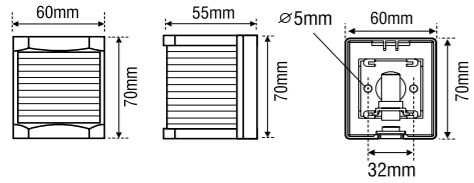

Classic 12 Navigation Lights

- Designed for vessels up to 12m
- Made from tough UV stabilised ABS
- Shatterproof acrylic lens
- Non metallic stainless steel electrical contacts
- Waterproof, non corrosive and non magnetic

Description / Type	Light Colour	Housing colour	Dimensions: mm H x W	Voltage	Visible Distance: nm	Format	Barcode	Part No:
Starboard 112.5° light	green	black	70 x 60 x 55	12	1	Header & Bag	5056228219002	AQM061222
Port 112.5° light	red	black	70 x 60 x 55	12	1	Header & Bag	5056228218999	AQM061221
Stern 135° light	white	black	70 x 60 x 55	12	2	Header & Bag	5056228219019	AQM061223
Masthead 225° light	white	black	70 x 60 x 55	12	2	Header & Bag	5056228219026	AQM061224
Bi-colour light	bi-colour	black	70 x 60 x 55	12	1	Header & Bag	5056228219040	AQM061226
Starboard 112.5° light	green	white	70 x 60 x 55	12	1	Header & Bag	5056228219088	AQM061232
Port 112.5° light	red	white	70 x 60 x 55	12	1	Header & Bag	5056228219071	AQM061231
Stern 135° light	white	white	70 x 60 x 55	12	2	Header & Bag	5056228219095	AQM061233
Masthead 225° light	white	white	70 x 60 x 55	12	2	Header & Bag	5056228219101	AQM061234
Bi-colour light	bi-colour	white	70 x 60 x 55	12	1	Header & Bag	5056228219118	AQM061236
Bulb 12V, T18 BA15S, 18 LEDs	cool white	-	39 x 15	12	1	Header & Bag	5056228219187	AQM061315