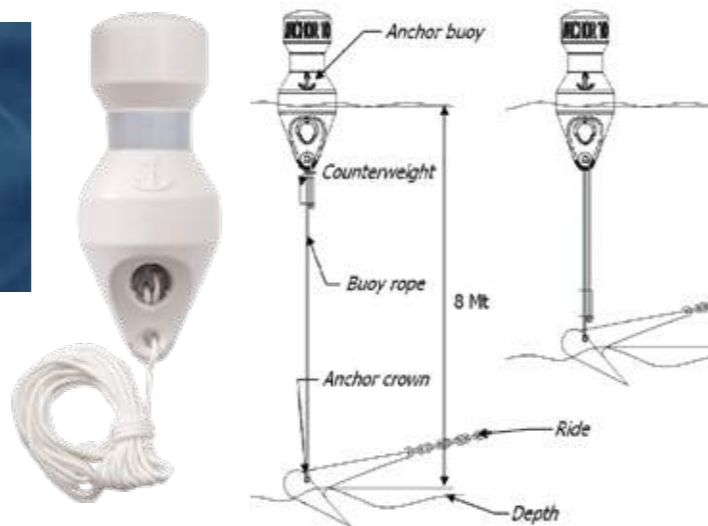

Description	Line length: m	Overall Diameter: mm H x Ø	Dimensions Deck fixing to rest: mm	Format	Barcode	Part No:
Buoy with reflective tape	11	507 x 200	2	With ID Sticker	5056228216148	AQM010041

Marine Multi Tool

- Tool features:
  Long Nose Pliers
  Wire Cutter
  Clip Point Knife
  Scale
  Phillips screwdriver
  Bottle Opener
  Metal File
  Serrated Drop Point Knife
  Screwdriver
  Can Opener