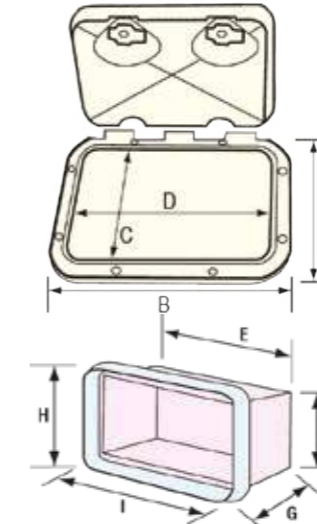

Classic Hatch

AQM064002

With Lock - AQM064012

Description	Colour	Overall	Dimensions: mm				Format	Barcode	Part No:
		Dimensions: mm A x B	C	D	H	I			
Standard, 1 handle	White	275 x 375	180	280	198	298	Bagged With ID Sticker	5056228219224	AQM064002
Standard, w/removable cover, 1 handle	White	275 x 375	180	280	198	298	Bagged With ID Sticker	5056228219255	AQM064012
Standard, 2 handles	White	355 x 600	255	500	275	529	Bagged With ID Sticker	5056228219231	AQM064004
Standard, w/removable cover, 2 handles	White	355 x 600	259	506	282	530	Bagged With ID Sticker	5056228219262	AQM064014
Standard, 2 handles	White	463 x 517	362	416	386	442	Bagged With ID Sticker	5056228219248	AQM064006

Classic Storage Hatch

AQM064032

AQM064042

AQM064022

AQM064034

AQM064024

Description	Colour	Overall	Dimensions: mm							Format	Barcode	Part No:
		Dimensions: mm A x B	C	D	E	F	G	H	I			
Standard, 1 handle	White	275 x 375	180	280	270	170	160	210	305	Bagged With ID Sticker	5056228219309	AQM064032
Standard, w/drawers, 1 handle	White	275 x 375	180	280	270	170	160	210	305	Bagged With ID Sticker	5056228219330	AQM064042
Standard, w/storage bag, 1 handle	White	275 x 375	180	280	-	-	220	198	298	Bagged With ID Sticker	5056228219279	AQM064022
Standard, 2 handles	White	355 x 600	255	500	495	245	291	280	535	Bagged With ID Sticker	5056228219316	AQM064034
Standard, w/storage bag, 2 handles	White	355 x 600	250	500	-	-	220	275	524	Bagged With ID Sticker	5056228219286	AQM064024
Standard, 2 handles	White	463 x 517	362	416	410	350	290	395	445	Bagged With ID Sticker	5056228219323	AQM064036
Standard, w/storage bag, 2 handles	White	463 x 517	362	416	-	-	220	386	442	Bagged With ID Sticker	5056228219293	AQM064026