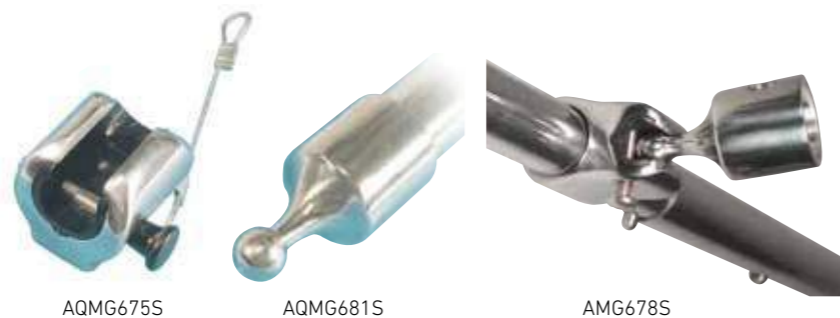

Bainbridge Universal Deck Hinges

- ◆ Deck hinges compensate for different angles of decks and coaming
- ◆ Concave base versions for firm mounting to tube profile

Type	Secures by	Material	Format	Barcode	Part No:
Raised body with Quick Release Pin	Screw or bolt through 2 countersunk holes	AISI316 Stainless Steel	Header & Bag	5056228212386	AQM615SQP
Raised body with screw pin	Screw or bolt through 2 countersunk holes	AISI316 Stainless Steel	Header & Bag	5056228212379	AQM615S
Circular folding with screw pin	Screw or bolt through 3 countersunk holes	AISI316 Stainless Steel	Header & Bag	5056228212348	AQM607S
Concave Base with screw pin	Screw or bolt through 2 countersunk holes	AISI316 Stainless Steel	Header & Bag	5056228212454	AQM626S
Flat plate with quick release pin	Screw or bolt through 2 countersunk holes	AISI316 Stainless Steel	Header & Bag	5056228212447	AQM625SQP
Flat plate angled base with screw pin	Screw or bolt through 2 countersunk holes	AISI316 Stainless Steel	Header & Bag	5056228212423	AQM623S
Flat plate with screw pin	Screw or bolt through 2 countersunk holes	AISI316 Stainless Steel	Header & Bag	5056228212416	AQM622S
Flat plate with removable drop nose pin	Screw or bolt through 2 countersunk holes	AISI316 Stainless Steel	Header & Bag	5056228214380	AQM625S

Bainbridge Deck Hinge Ball & Socket Systems

- ◆ Neater system than traditional arrangements
- ◆ Compact and streamlined

Type	For Tube mm / in	Material	Format	Barcode	Part No:
Socket	22, 7/8	AISI316 Stainless Steel	Header & Bag	5056228212515	AQM675S
Ball Eye End	25, 1	AISI316 Stainless Steel	Header & Bag	5056228214472	AQM681S
Ball & Socket 90° Eye End	22, 7/8	AISI316 Stainless Steel	Header & Bag	5056228214458	AQM678S