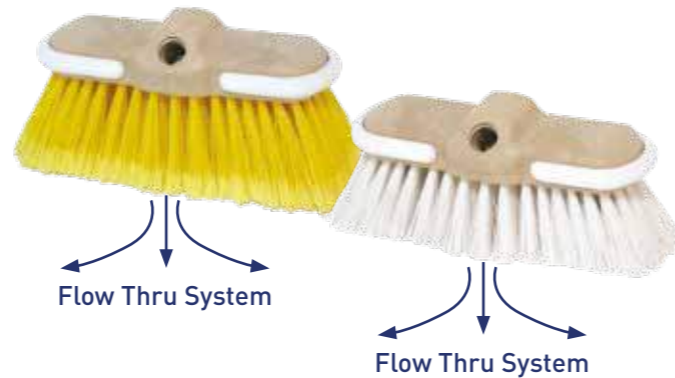

Type	Length mm	Width mm	Format	Barcode	Part No
Mixed pack of 3 pads	230	150	Header & Bag	5056228205562	AQM230150

Thru-Flow Boat Brushes

- ◆ Made of dense, medium bristles
- ◆ Bristles retain water and create rich foam
- ◆ Incorporates screw thread to attach telescopic handle
- ◆ Can be used with flow-thru system, allowing attachment the relevant handle
- ◆ Flow-thru allows constant flow of water right at the point you are cleaning
- ◆ Body made of polypropylene body
- ◆ PVC bristles
- ◆ White silicone bumper will protect boat surfaces from damage