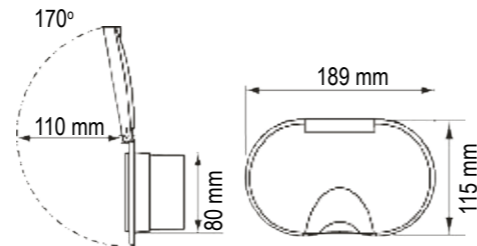

Description	Use	Housing colour	Hose Length: M	Format	Barcode	Part No:
Deck shower + hose + 'T' connector	Cold water	White	3	Euroslot Carded	5056228218463	AQM047782
Deck shower + hose + chrome plated mixer tap 'T' connector	Mixer tap	White	3	Euroslot Carded	5056228218470	AQM047784