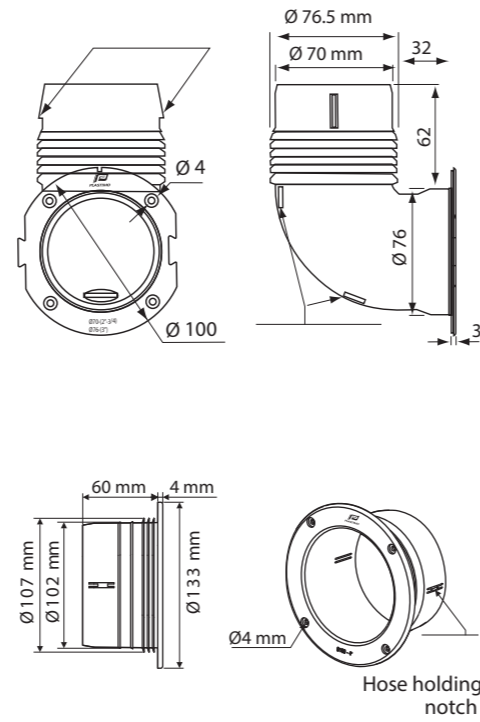

Description	Diameter: mm	Colour	Hose suitability: mm	Format	Barcode	Part No:
Straight - 3" adapter	76	White	$\varnothing 76.2$ and 70	Header & Bag	5056228217497	AQM021022
Elbow - 90° adapter	76	White	$\varnothing 76.2$ and 70	Header & Bag	5056228217503	AQM021023
Flange - 5mm	76	White	$\varnothing 76.2$ and 70	Header & Bag	5056228217510	AQM021024
Straight	102	White	102	Header & Bag	5056228217527	AQM021025
Louvred cover	76	White	-	Header & Bag	5056228217404	AQM021002
Louvred cover	76	Black	-	Header & Bag	5056228217411	AQM021003
Louvred cover	102	White	-	Header & Bag	5056228217442	AQM021008