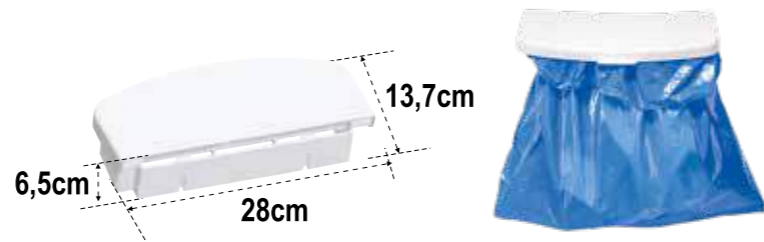

Overall Dimensions		Format	Barcode	Part No:	
Description	Colour				H x W x D
With cover	White	6.5 x 28 x 13.7	5056228219798	AQM065988	

Universal Radio/CD Case Cover

- Ideal for protecting the radio/CD player
- Suitable for all 1 DIN (180mm x 50mm) units
- Includes curved, transparent cover