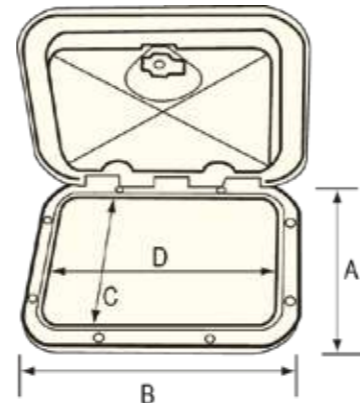

Mid Line Hatch

AQM064102

With Lock - AQM064112

AQM064104
AQM064106

With Lock - AQM064114
With Lock - AQM064116

Description	Colour	Overall Dimensions: mm A x B	Dimensions: mm				Format	Barcode	Part No:
			C	D	H	I			
Standard, 2 handles	White	355x 600	250	500	282	529	Bagged With ID Sticker	5056228219354	AQM064104
With lock, 2 handles	White	355x 600	250	500	282	529	Bagged With ID Sticker	5056228219385	AQM064114
Standard, 1 handle	White	278 x 378	175	275	198	296	Bagged With ID Sticker	5056228219347	AQM064102
With lock, 1 handle	White	278 x 378	175	275	198	296	Bagged With ID Sticker	5056228219378	AQM064112
Standard, 2 handles	White	380 x 380	275	275	298	298	Bagged With ID Sticker	5056228219361	AQM064106
With lock, 2 handles	White	380 x 380	275	275	298	298	Bagged With ID Sticker	5056228219392	AQM064116