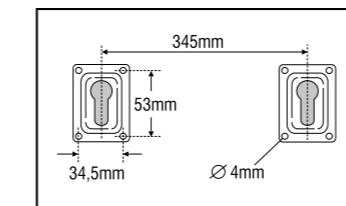

Type	Dia: cm H x W	Weight: g	Format	Barcode	Part No:
2 step	55 x 35	950	With ID Sticker	5056228218227	AQM044002
4 step	110 x 35	1550	With ID Sticker	5056228218234	AQM044004

Rope Ladder

- Ideal for any kind of boat
- Guaranteed easy storage
- Made of polyester rope and durable polypropylene plastic steps
- Ladder can secure around any cleat on deck, no permanent mounting is needed