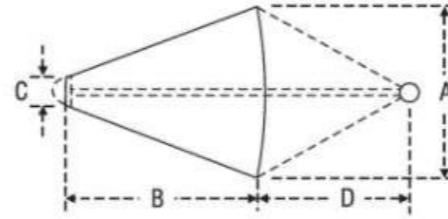

Sea Anchor (Drogue)

- Strong coated PVC.
- Continuous webbing inside for strength and durability
- Easy to deploy and to retrieve, without tangling and spinning
- Portable, compact design dries quickly and stores easily
- Weighted bottom and automatic opening
- Ideal for fishing: designed to reduce boat speed, slow down drift, stabilize hull and reduce swing frequency
- Suitable for power boats, sail boats, inflatable boats, jet skis, kayaks as sea brake or sea anchor.
- Packed with harness buoy.

Description / Type	Boat Length		Dimensions: cm				Format	Barcode	Part No:
	m	ft	A	B	C	D			
Sea anchor No1	4.5	15	50	55	8	64	Header & Bag	5056228216483	AQM010156
Sea anchor No2	6	20	65	75	10	70	Header & Bag	5056228216476	AQM010154