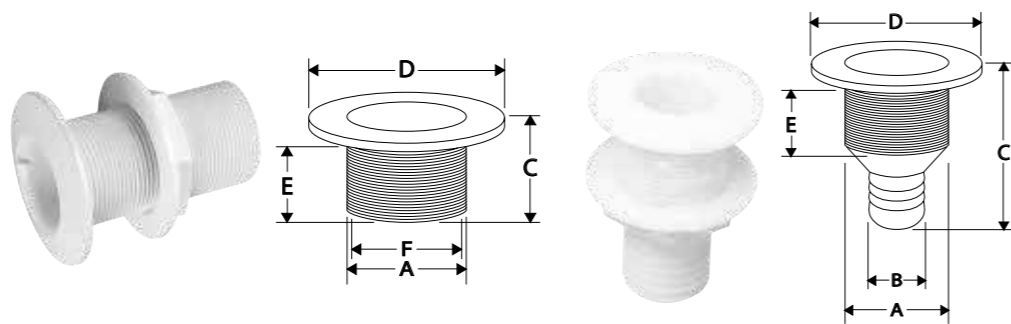

Thru Hull Fitting

- Compatible with most silicone pleasants
- Made form polyamide

Description	Colour	Thread diameter A: in	Dimensions: mm						Format	Barcode	Part No:
			B	C	ØD	E	ØF				
Flush, flange, threaded	White	1/2	-	75	42.8	70	16	Header & Bag	5056228218333	AQM045275	
Flush, flange, threaded	White	3/4	-	77	44	70	19	Header & Bag	5056228218340	AQM045277	
Flush, flange, threaded	White	3/4	-	81	50.3	75.5	18	Header & Bag	5056228218357	AQM045281	
Flush, flange, threaded	White	1	-	93	62	86.4	24	Header & Bag	5056228218364	AQM045291	
Flush, flange, threaded	White	1 1/2	-	103	76	95.7	35	Header & Bag	5056228218371	AQM045299	
Flush, flange & hose barb	White	5/8	15	75	43	40	-	Header & Bag	5056228218388	AQM045315	
Flush, flange & hose barb	White	3/4	18	80	51	43	-	Header & Bag	5056228218395	AQM045318	
Flush, flange & hose barb	White	1	25	94	62	45	-	Header & Bag	5056228218401	AQM045325	
Flush, flange & hose barb	White	1 1/2	32	102	76	55	-	Header & Bag	5056228218418	AQM045332	
Flush, flange & hose barb	White	1 1/2	32	102	76	65	-	Header & Bag	5056228218425	AQM045333	
Flush, flange & hose barb	White	1 1/2	40	102	76	55	-	Header & Bag	5056228218432	AQM045340