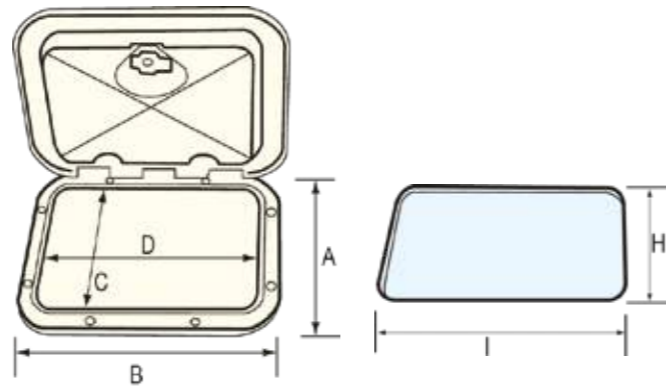

- Ideal for external use on boats of any size
- Made form UV resistant high-grade ASA plastic
- 180° opening door
- Durable handle(s) for easy opening
- Designed with a non-skid surface
- Can be mounted both horizontally and vertically
- Mounted with hidden screws for discrete appearance
- EPDM rubber gasket, provides resistance to water

Top Line Hatch

Description	Colour	Overall Dimensions:	Dimensions: mm				Certification	Format	Barcode	Part No:
		mm A x B	C	D	H	I				
Standard, 1 handle	White	270 x 375	190	289	196	296	ISO12216	Bagged With ID Sticker	5056228219477	AQM064212
Standard, 2 handles	White	353 x 606	275	520	283	530	ISO12216	Bagged With ID Sticker	5056228219491	AQM064214
Standard, 2 handles	White	315 x 440	237	357	243	363	ISO12216	Bagged With ID Sticker	5056228219484	AQM064213
Standard, 2 handles	White	243 x 607	162	521	173	530	ISO12216	Bagged With ID Sticker	5056228219460	AQM064211
Standard, 2 handles	White	370 x 375	293	293	295	295	ISO12216	Bagged With ID Sticker	5056228219507	AQM064216
Standard, 2 handles	White	460 x 525	382	433	390	445	ISO12216	Bagged With ID Sticker	5056228219514	AQM064217