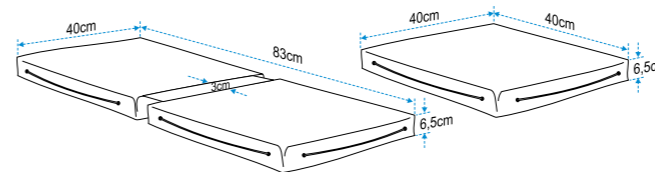

Description	Colour	Dimensions: cm L x W x D	Weight: kg	Material	Buoyancy: kg	Format	Barcode	Part No:
Single	White	40 x 40 x 6.5	0.6	PVC	9.5	With Card ID Tag	5056228220039	AQM330111
Single	Red	40 x 40 x 6.5	0.55	Polyester	9	With Card ID Tag	5056228220046	AQM330113
Single	Blue	40 x 40 x 6.5	0.55	Polyester	9	With Card ID Tag	5056228220053	AQM330112
Double	White	83 x 40 x 6.5	1.25	PVC	19.5	With Card ID Tag	5056228220060	AQM330121
Double	Red	84 x 40 x 6.5	1.2	Polyester	19	With Card ID Tag	5056228220077	AQM330123
Double	Blue	85 x 40 x 6.5	1.2	Polyester	19	With Card ID Tag	5056228220084	AQM330122