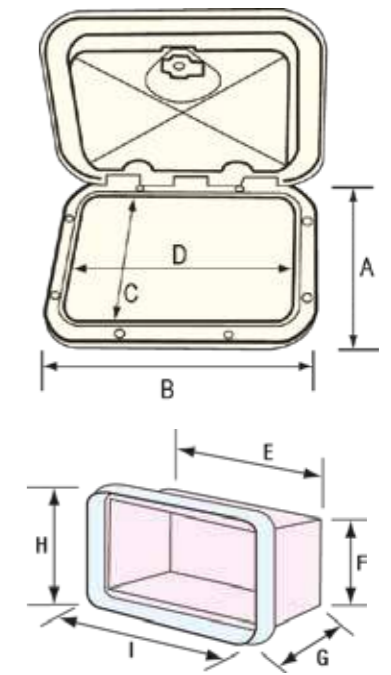

Top Line Storage Hatch - Gas Bottle

- For storage of 3kg gas bottle
- Fixing strap for securing bottle supplied

Description	Colour	Overall Dimensions:	Dimensions: mm							Format	Barcode	Part No:
		mm A x B	C	D	E	F	G	H	I			
Interrupted gasket, 1 handle	White	370 x 390	289	323	330	300	270	305	338	With ID Sticker	5056228219545	AQM064242