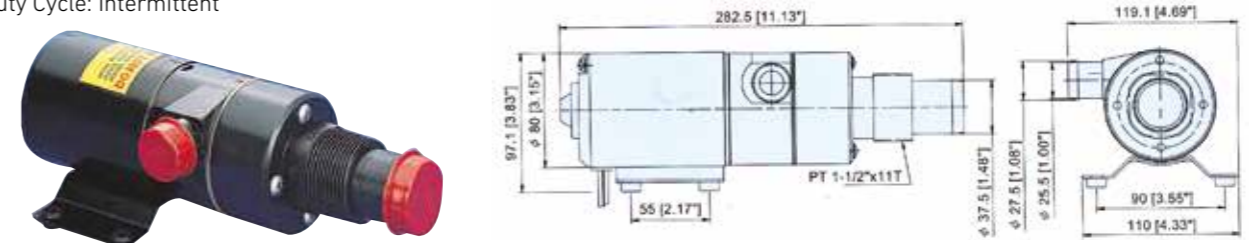

Waste Pump with Macerator

- Runs dry without damage
- Thermal overload, automatic restart
- Duty Cycle: Intermittent

Description	Flow rate: L/min	Voltage	Amps	Watts	Dimensions: mm		Format	Barcode	Part No:
					L	W x H			
W/macerator	45	12	12	144	284	121 x 100	Euroslot Carded	5056228216834	AQM012653

Diaphragm Pump

- Max discharge height - 4m

Description	Flow rate: L/min	Voltage	Dimensions: mm		Format	Barcode	Part No:
			L	W x H			
Diaphragm	19	12	300	160 x 130	Euroslot Carded	5056228216810	AQM012638

Environmental Electronic Level Switch - E.E.L.S.

- Can be used with any bilge pump up to 20A
- Operates with an electronic sensor instead of the air pressure or any moving parts
- Designed to sense the water level with great precision and accuracy
- E.E.L.S is environmentally friendly as it operates only when it senses water keeping oil and fuel spills in the bilge
- It has insulated electrical contacts
- Casing from durable Nylon and ABS plastic
- 100% impermeability to water