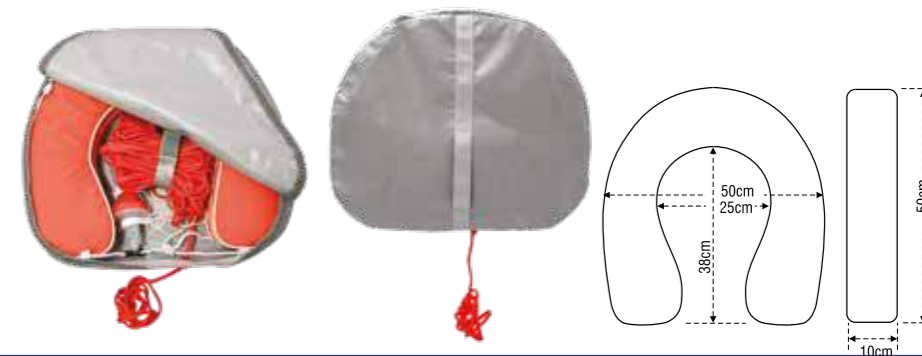

Description / Type	Colour	Buoyancy: N	Format	Barcode	Part No.
Set - 4 pieces	Orange	min 145	With Card ID Tag	5056228216070	AQM010015

Stainless Steel Horseshoe Accessories

- Bracket easily installed on any kind of vessel
- Fixing system allows horseshoe and lifebuoy light to be easily deployed