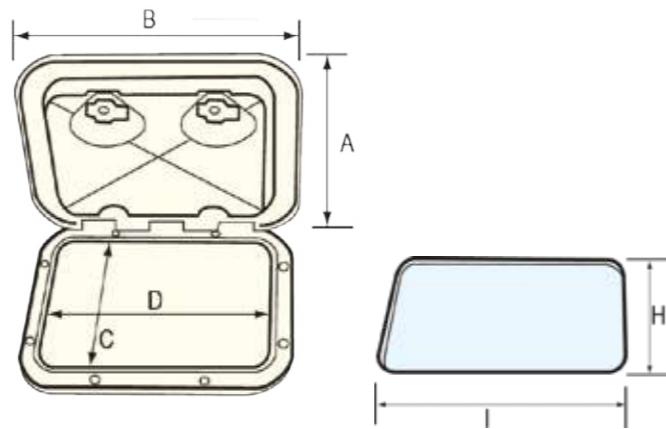

- Ideal for external use on boats of any size
- Made form UV resistant high-grade ASA plastic
- 180° opening door
- Durable handle(s) for easy opening
- Designed with a non-skid surface
- Can be mounted both horizontally and vertically
- Mounted with hidden screws for discrete appearance
- EPDM rubber gasket, provides resistance to water

Top Line Hatch

Description	Colour	Overall Dimensions:	Dimensions: mm				Certification	Format	Barcode	Part No:
		mm A x B	C	D	H	I				
Standard, 1 handle	White	270 x 375	190	289	196	296	ISO12216	Bagged With ID Sticker	5056228219477	AQM064212
Standard, 2 handles	White	353 x 606	275	520	283	530	ISO12216	Bagged With ID Sticker	5056228219491	AQM064214
Standard, 2 handles	White	315 x 440	237	357	243	363	ISO12216	Bagged With ID Sticker	5056228219484	AQM064213
Standard, 2 handles	White	243 x 607	162	521	173	530	ISO12216	Bagged With ID Sticker	5056228219460	AQM064211
Standard, 2 handles	White	370 x 375	293	293	295	295	ISO12216	Bagged With ID Sticker	5056228219507	AQM064216
Standard, 2 handles	White	460 x 525	382	433	390	445	ISO12216	Bagged With ID Sticker	5056228219514	AQM064217