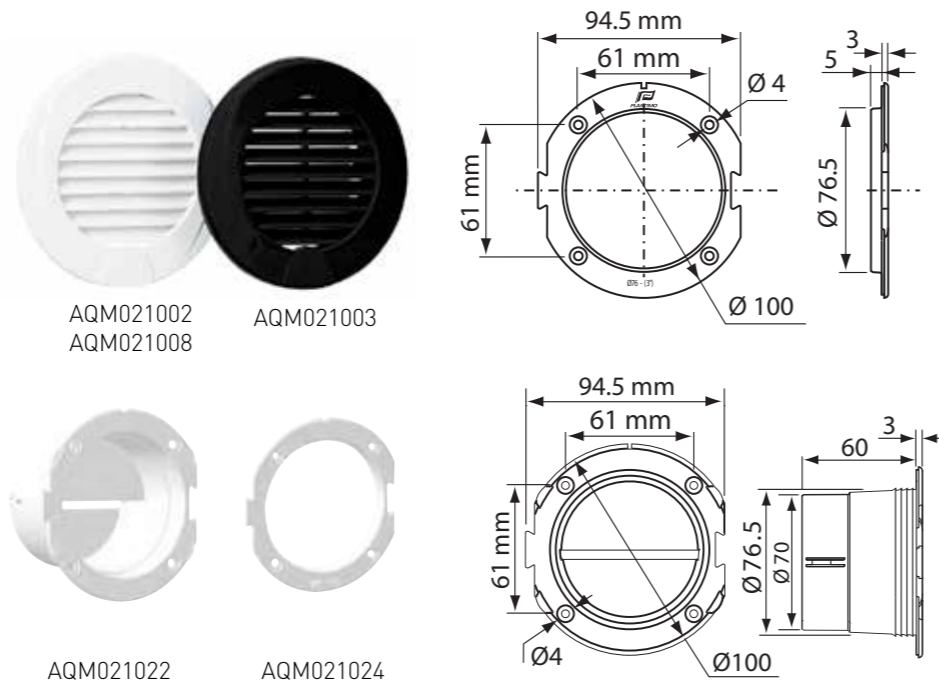

Ventilator Connector and Cover

- Manufactured from polypropylene
- Made to support hose along bulkhead
- Louvred to ensure ventilation but prevents heavy water ingress
- Quick and easy installation:
- Drill a $\varnothing 76.2$ mm hole. Notches ensure the perfect hold of the adapter in the bulkhead. Secure the adapter with 4 x M4 screws and sealant for waterproofness (compatible with most common sealants). Clip a louvred vent if necessary: moulded-in ribs contribute to the vent's secured position. Fit the hose on the adapter. Two lugs hold the hose, while waiting to be secured with stainless steel hose clips (not supplied).