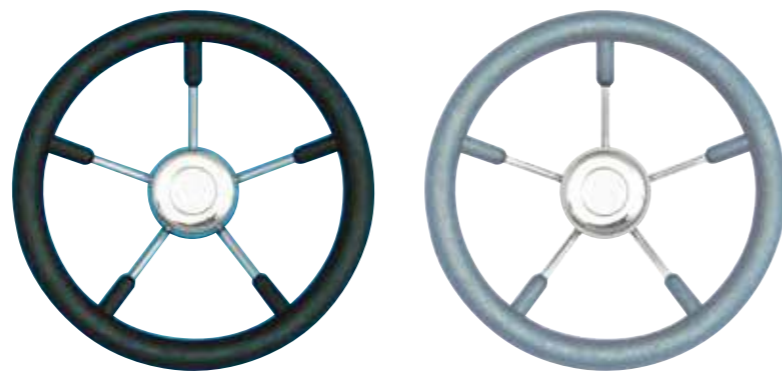

AQM002144

AQM002142

Cable Boot

Description	Colour	Overall Diameter: mm	Cut-out Diameter: mm	Height: mm	Format	Barcode	Part No:
With screwed ring	Black	105	55	65	Header & Bag	5056228215929	AQM009922
With screwed ring	Black	150	120	110	Header & Bag	5056228215936	AQM009923
Adjustable with screwed ring	Black	105	85	68	Header & Bag	5056228215943	AQM009925