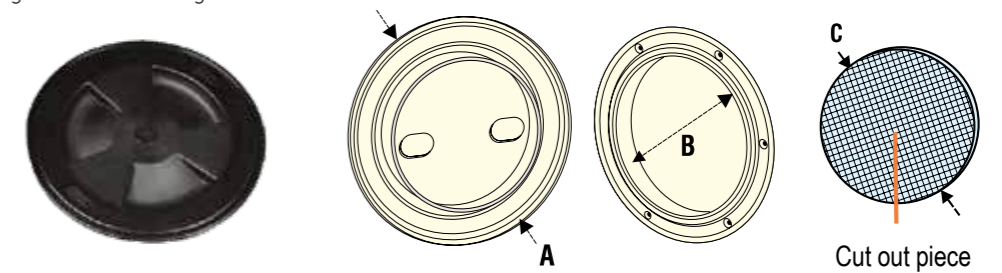

Finger Release Inspection Hatch

- Specially designed thread automatically ejects cover after being turned 60° counter clockwise
- Can be sealed with an O-ring to make watertight