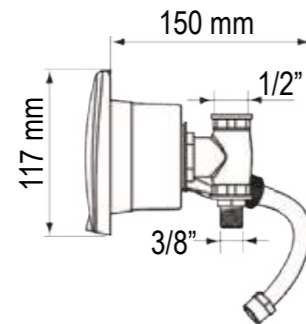

Description	Use	Housing colour	Hose Length: M	Format	Barcode	Part No:
Deck shower + hose + 'T' connector	Cold water	White	3	Euroslot Carded	5056228218463	AQM047782
Deck shower + hose + chrome plated mixer tap 'T' connector	Mixer tap	White	3	Euroslot Carded	5056228218470	AQM047784