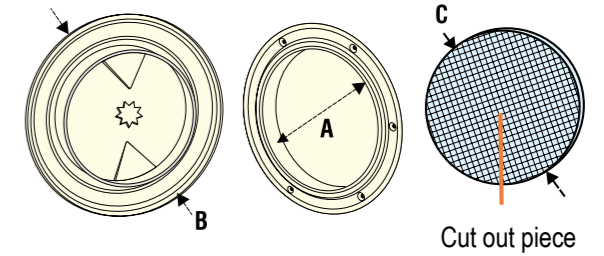

Description	Colour	Diameter: mm		Dimensions: mm		Certification	Format	Barcode	Part No:
		A	B	C					
Finger hold release, star key	White	100	139	114		-	Header & Bag	5056228219705	AQM065802
Finger hold release, star key	White	125	164	139		ISO12216	Header & Bag	5056228219712	AQM065805
Finger hold release, star key	White	150	205	165		ISO12216	Header & Bag	5056228219729	AQM065806