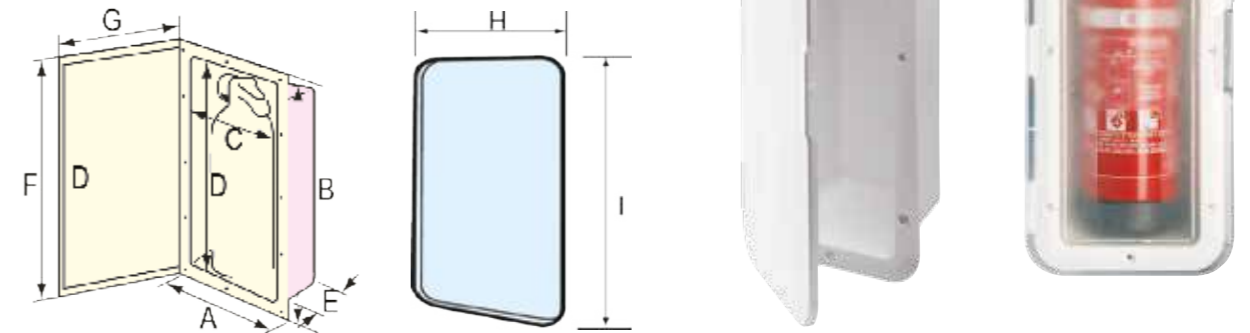

Extinguisher		Dimensions: mm									Format	Barcode	Part No:	
Description	Colour	size: kg	A	B	C	D	E	F	G	H				I
With door	White	1	174	424	120	370	105	434	196	124	374	With ID Sticker	5056228219552	AQM064422
With door	White	2	204	474	150	415	120	484	226	154	424	With ID Sticker	5056228219576	AQM064432
With transparent door	White	1	174	424	120	370	105	434	196	124	374	With ID Sticker	5056228219569	AQM064423
With transparent door	White	2	204	474	150	415	120	484	226	154	424	With ID Sticker	5056228219583	AQM064433

Shore Power Case

- Ideal for controlling high current devices such as winches, capstans, and other equipment
- ASA outer case impervious to hydrocarbons and temperature fluctuations
- Hinged cover resistant to shocks and UV-rays
- Pre-wired for easy installation
- European plus, comes with a bi-polar residual circuit breaker and LED indicator
- Max voltage 220V