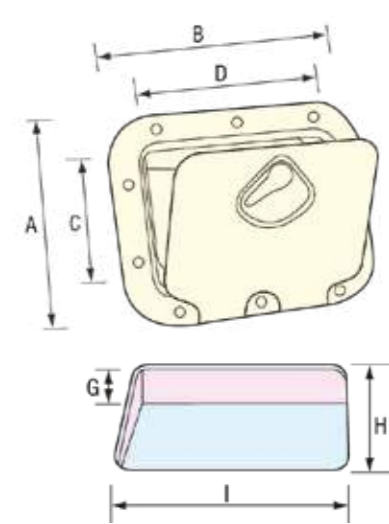

Classic Storage Hatch

AQM064032

AQM064042

AQM064022

AQM064034

AQM064024

Description	Colour	Overall	Dimensions: mm							Format	Barcode	Part No:
		Dimensions: mm A x B	C	D	E	F	G	H	I			
Standard, 1 handle	White	275 x 375	180	280	270	170	160	210	305	Bagged With ID Sticker	5056228219309	AQM064032
Standard, w/drawers, 1 handle	White	275 x 375	180	280	270	170	160	210	305	Bagged With ID Sticker	5056228219330	AQM064042
Standard, w/storage bag, 1 handle	White	275 x 375	180	280	-	-	220	198	298	Bagged With ID Sticker	5056228219279	AQM064022
Standard, 2 handles	White	355 x 600	255	500	495	245	291	280	535	Bagged With ID Sticker	5056228219316	AQM064034
Standard, w/storage bag, 2 handles	White	355 x 600	250	500	-	-	220	275	524	Bagged With ID Sticker	5056228219286	AQM064024
Standard, 2 handles	White	463 x 517	362	416	410	350	290	395	445	Bagged With ID Sticker	5056228219323	AQM064036
Standard, w/storage bag, 2 handles	White	463 x 517	362	416	-	-	220	386	442	Bagged With ID Sticker	5056228219293	AQM064026