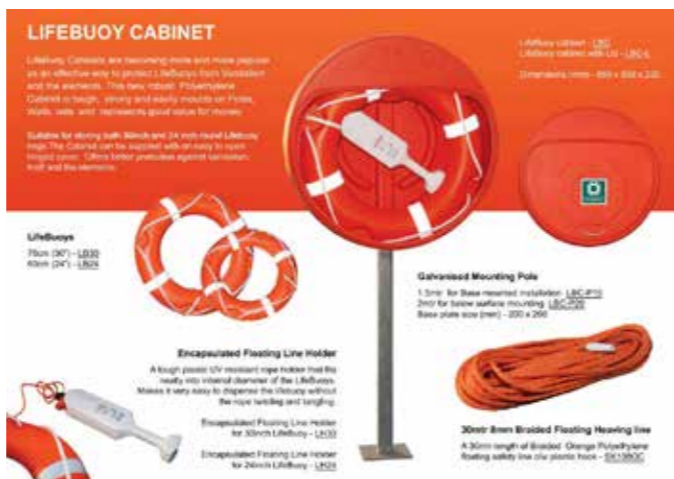

Safety Harness & Lines

- Heavy-duty stainless steel interlocking buckle and a D-ring
- Fully adjustable black polyester waist webbing
- Approved per the latest European standards ISO 12401:2009

- Double action hook design prevents accidental opening
- Superb single handed operation
- Hook fully approved per ISO 9227

Description / Type	Size / chest size: cm	Weight: kg	Length: cm	Certificates	Format	Barcode	Part No.
Harness	Adult 70-150	50→	-	ISO 12401	With Card ID Tag	5056228216186	AQM010052
Harness	Child 60-90	20-50	-	ISO 12401	With Card ID Tag	5056228216193	AQM010055
Safety line - single	-	-	150	ISO 12401/ISO 9227	Header & Bag	5056228216209	AQM010061
Safety line - double	-	-	185	ISO 12401/ISO 9227	Header & Bag	5056228216216	AQM010062
Safety line - triple	-	-	200	ISO 12401/ISO 9227	Header & Bag	5056228216223	AQM010063
Safety line - double elastic	-	-	100-180	ISO 12401/ISO 9227	Header & Bag	5056228216230	AQM010064

Lifebuoy Cabinet

- Robust, high visibility orange polyethylene
- Suitable for storing round lifebuoy rings

Description / Type	Colour	Overall dimensions: cm	Weight: kg	Format	Barcode	Part No.
Ring	Orange	850 x 800 x 230	6.5	Boxed	5056228215622	AQM010010

Ring Lifebuoy

- Meets SOLAS 74 (83) Res
- IMO A689 (17)
- With four retro-reflective tapes
- Manufactured in blow pressed polyethylene
- Inside filled with expanded polyurethane

Description	Colour	Overall dimensions: cm	Inside diameter: mm	Outside diameter: mm	Weight: kg	Format	Barcode	Part No.
Ring	Orange	50 x 65	400	650	2.5	With Card ID Tag	5056228215721	AQM010006

Ring Lifebuoy

- Covered by PVC, entirely welded
- Inside is polystyrene, resistant to oil
- Complete with line