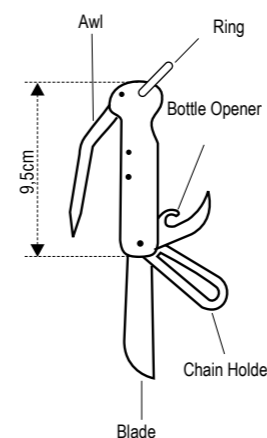

Sailing Knife

- Stainless Steel

Blade length: cm	Format	Barcode	Part No:
9.5	Header & Bag	5056228220022	AQM010409