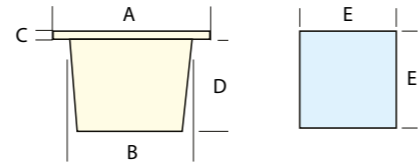

Battery Switch Case

- Ideal for storing and keeping safe the battery switch
- ASA UV resistant outer case
- Watertight gasket included

AQM009980