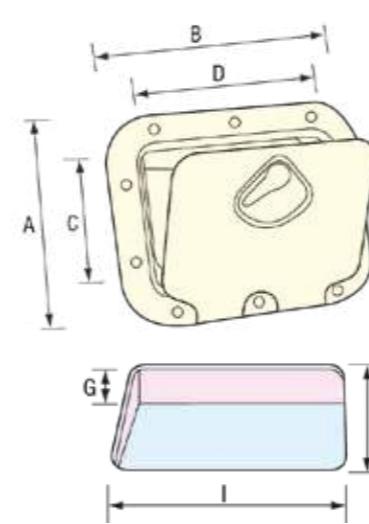

Classic Storage Hatch

AQM064032

AQM064042

AQM064022

AQM064034

AQM064024

Description	Colour	Overall	Dimensions: mm							Format	Barcode	Part No:
		Dimensions: mm A x B	C	D	E	F	G	H	I			
Standard, 1 handle	White	275 x 375	180	280	270	170	160	210	305	Bagged With ID Sticker	5056228219309	AQM064032
Standard, w/drawers, 1 handle	White	275 x 375	180	280	270	170	160	210	305	Bagged With ID Sticker	5056228219330	AQM064042
Standard, w/storage bag, 1 handle	White	275 x 375	180	280	-	-	220	198	298	Bagged With ID Sticker	5056228219279	AQM064022
Standard, 2 handles	White	355 x 600	255	500	495	245	291	280	535	Bagged With ID Sticker	5056228219316	AQM064034
Standard, w/storage bag, 2 handles	White	355 x 600	250	500	-	-	220	275	524	Bagged With ID Sticker	5056228219286	AQM064024
Standard, 2 handles	White	463 x 517	362	416	410	350	290	395	445	Bagged With ID Sticker	5056228219323	AQM064036
Standard, w/storage bag, 2 handles	White	463 x 517	362	416	-	-	220	386	442	Bagged With ID Sticker	5056228219293	AQM064026