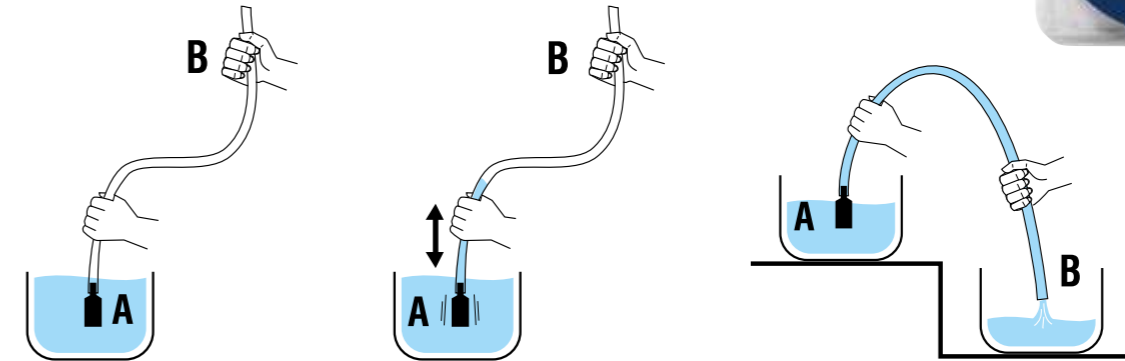

Hose Pump - Manual Suction

- Suitable for petrol, diesel and water
- Easy installation
- Made from ASA plastic
- PVC hose

Place bottom end A of hose into tank that requires emptying. Hold top end B upright

Pump A vigorously up and down until liquid rises in hose, continue until liquid passes balance level

Stop pumping and place B into container to be filled and liquid will flow automatically

NOTE: ensure empty container is placed below level of container being emptied

Description	Diameter: mm	Length: cm	Hose Material	Hose wall thickness: mm	Flow Rate: gallons per min	Format	Barcode	Part No:
Manual Suction	12.5	160	PVC	2	3.5	Euroslot Carded	5056228218029	AQM035912
Manual Suction	25	160	PVC	3	10	Euroslot Carded	5056228218036	AQM035925

Diaphragm Hand Bilge Pump

- Ideal for use where battery power is not available or as a backup to electric pumps
- Easy to use with capacity of 6,5 gallons at 60 strokes
- Features a removeable built-in non-return valve
- Two-position handle
- Outlet connection allows use of either 3/4" or 1" hose