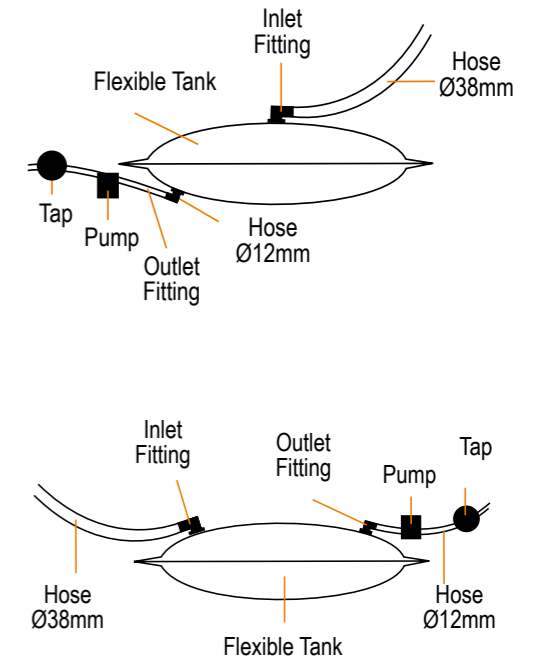

Description	Capacity: L	Flat dimensions: mm			Full dimensions: mm			Format	Barcode	Part No:
		A	B	C	A	B	Height: mm			
Rectangle, Grey	55	750	740	-	700	715	430	Header & Bag	5056228217121	AQM016055
Rectangle, Grey	75	840	740	-	755	690	440	Header & Bag	5056228217138	AQM016075
Rectangle, Grey	100	1000	740	-	910	685	500	Header & Bag	5056228217145	AQM016100
Rectangle, Grey	120	1250	740	-	1155	700	510	Header & Bag	5056228217152	AQM016120
Rectangle, Grey	150	1500	740	-	1380	700	535	Header & Bag	5056228217169	AQM016150
Rectangle, Grey	200	1700	740	-	1600	680	535	Header & Bag	5056228217176	AQM016200
Triangular, Grey	55	860	930	210	795	800	305	Header & Bag	5056228217183	AQM017055
Triangular, Grey	100	1140	1160	210	1105	1090	420	Header & Bag	5056228217190	AQM017100

Flexible Water Tank Fittings

Description	Colour	Hose Diameter: mm	Thread inch	Format	Barcode	Part No:
Outlet Elbow	Black	12	1½	Header & Bag	5056228221470	AQM016301
Inlet Elbow	Black	38	1½	Header & Bag	5056228221487	AQM016302
Cap	Black	-	1½	Header & Bag	5056228217046	AQM015015