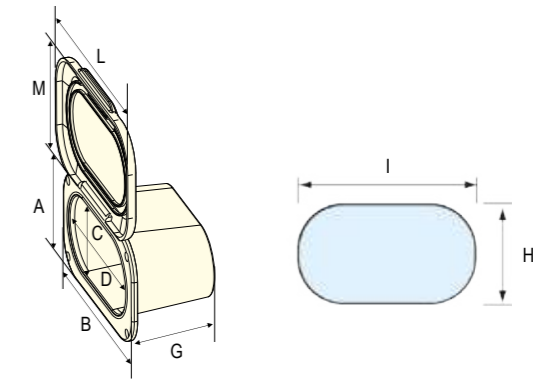

Deck Shower with Shower and Mixer Tap

- Easy installation
- Made from ASA plastic
- EPDM gasket
- PVC hose
- Chrome plated metal parts

Description	Use	Housing colour	Dimensions: mm										Hose Length: M	Format	Barcode	Part No:
			A	B	C	D	G	H	I	L	M					
Case w/shower & mixer, lid with gasket	Hot & Cold	White	99	170	75	144.5	73.5	75	145.5	177.5	111.5	3	Euroslot Carded	5056228218517	AQM047796	
Case w/shower & mixer, lid with gasket	Hot & Cold	White	99	170	75	144.5	73.5	75	145.5	177.5	111.5	5	Euroslot Carded	5056228218524	AQM047798