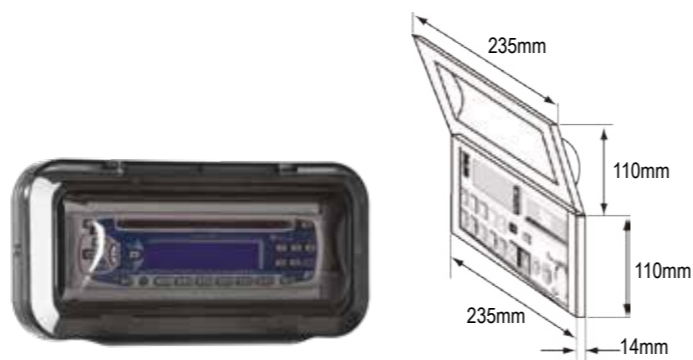

Overall Dimensions		Format	Barcode	Part No:	
Description	Colour				H x W x D
Transparent	Smoked	110 x 235 x 14	5056228216865	AQM013040	

Fire Extinguisher Storage Case

- Allows safe and protected storage of fire extinguisher in cockpit or on dashboard
- Impervious to harsh weather, watertight and offers easy and safe access during emergency situations
- Precise lid/door closure.
- Made from UV resistant ASA
- Elimination of metal reduces chance of personal injuries
- No sharp corners or glass to shatter