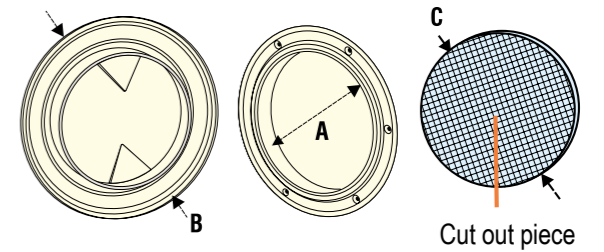

Finger Hold Inspection Hatch

Description	Colour	Diameter: mm		Dimensions: mm		Format	Barcode	Part No:
		A	B	C				
Finger hold release	White	108	162	120		Header & Bag	5056228219675	AQM065702
Finger hold release	White	133	187	145		Header & Bag	5056228219682	AQM065704
Finger hold release	White	168	222	180		Header & Bag	5056228219699	AQM065708

Finger Hold Inspection Hatch with Bag

- Specially designed thread automatically ejects cover after being turned 360° counter clockwise
- Ring secures bag in place
- Bag ideal for storing personal items on board