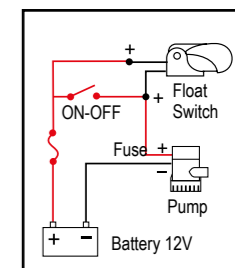

Description	Voltage	Fuse	Dimensions: mm		Format	Barcode	Part No:
			L	W x H			
Float Switch	12/24	15A	110	7 x 6.5	Header & Bag	5056228217367	AQM018526