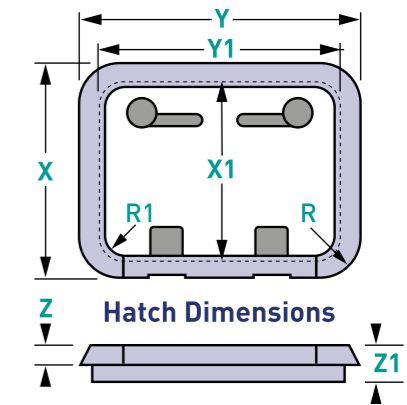

Hatch Dimensions