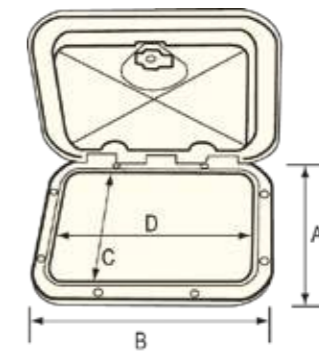

Classic Hatch

Description	Colour	Overall	Dimensions: mm				Format	Barcode	Part No:
		Dimensions: mm A x B	C	D	H	I			
Standard, 1 handle	White	275 x 375	180	280	198	298	Bagged With ID Sticker	5056228219224	AQM064002
Standard, w/removable cover, 1 handle	White	275 x 375	180	280	198	298	Bagged With ID Sticker	5056228219255	AQM064012
Standard, 2 handles	White	355 x 600	255	500	275	529	Bagged With ID Sticker	5056228219231	AQM064004
Standard, w/removable cover, 2 handles	White	355 x 600	259	506	282	530	Bagged With ID Sticker	5056228219262	AQM064014
Standard, 2 handles	White	463 x 517	362	416	386	442	Bagged With ID Sticker	5056228219248	AQM064006

Classic Storage Hatch

AQM064022

Description	Colour	Overall	Dimensions: mm							Format	Barcode	Part No:
		Dimensions: mm A x B	C	D	E	F	G	H	I			
Standard, 1 handle	White	275 x 375	180	280	270	170	160	210	305	Bagged With ID Sticker	5056228219309	AQM064032
Standard, w/drawers, 1 handle	White	275 x 375	180	280	270	170	160	210	305	Bagged With ID Sticker	5056228219330	AQM064042
Standard, w/storage bag, 1 handle	White	275 x 375	180	280	-	-	220	198	298	Bagged With ID Sticker	5056228219279	AQM064022
Standard, 2 handles	White	355 x 600	255	500	495	245	291	280	535	Bagged With ID Sticker	5056228219316	AQM064034
Standard, w/storage bag, 2 handles	White	355 x 600	250	500	-	-	220	275	524	Bagged With ID Sticker	5056228219286	AQM064024
Standard, 2 handles	White	463 x 517	362	416	410	350	290	395	445	Bagged With ID Sticker	5056228219323	AQM064036
Standard, w/storage bag, 2 handles	White	463 x 517	362	416	-	-	220	386	442	Bagged With ID Sticker	5056228219293	AQM064026