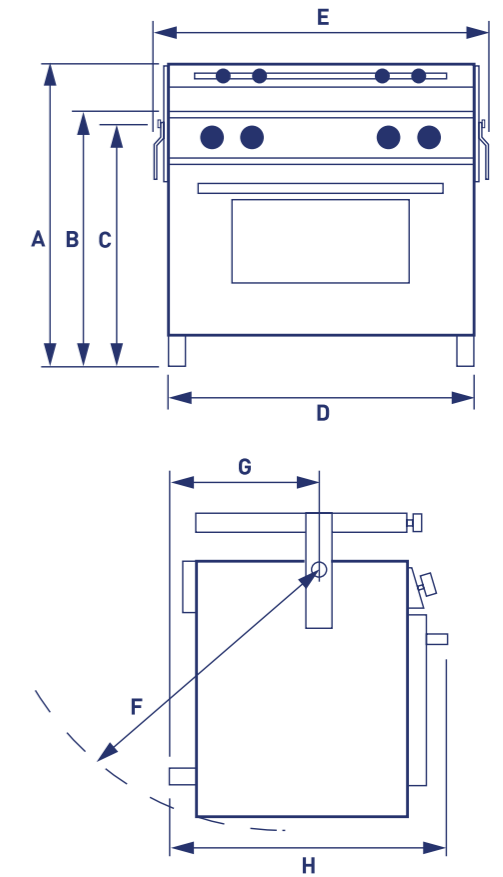

Neptune 4500 Series

- A 450mm marine cooker, designed and manufactured in the UK
- Features: hob, grill and oven with integrated gimballs and searails
- Flame failure device on all burners
- 3KW fast burner standard on all hobs
- Supplied with grill pan
- Stainless steel construction 4500 & 4500 Deluxe, stainless steel front, top and fascia – 4500E
- Vitreous enamelled oven interior for easy cleaning
- Thermostat controlled oven
- Spark ignition on all burners (except 4500E model)
- Stainless steel door with window
- Awarded PBO Best Buy

Model	Finish	Electric Ignition on all burners	Flame Failure Device	Gimballs & Searails	Gimball Lock	Part No
Neptune 4500 Deluxe	All stainless construction with black and silver door	Yes - controlled by fascia switch	Yes - on all burners	Yes - included as standard	Yes	LE60108D
Neptune 4500	All stainless construction	Yes - controlled by fascia switch	Yes - on all burners	Yes - included as standard	No	LE60108
Neptune 4500 E	Stainless front, top and fascia with zintec sides	No	Yes - on all burners	Yes - included as standard	No	LE60108E

Model range	Key Features	A : Base to fiddle rail mm	B : Base to pan support mm	C : Base to gimbal bracket mm	D : Width without gimballs mm	E : Width with gimballs mm	F: Gimbaling arc mm	G : Back to gimbal fixture mm	Depth mm	Weight kg	Oven Dims mm
Neptune 4500D / 4500 / 4500E	450mm wide 2 burner hob with separate grill and oven	560	505	475	450	470	510	225	420	18.5	360x250x220
Neptune 4500 Hob	450mm wide 2 burner hob with separate grill	245	190	250	450	485	305	210	400	5.8	-
Pacific 4500	450mm wide 2 burner hob and oven (no grill)	485	425	395	450	470	435	225	420	14.7	360x250x220
Gulf 4500	450mm wide 2 burner hob	150	110	178	450	485	255	210	400	2.8	-
Neptune 5000	500mm wide 3 burner hob with separate grill and oven	620	570	550	500	520	590	245	460	28.5	400x256x240
Pacific 5000	500mm wide 3 burner hob and oven (no grill)	485	435	416	500	520	460	240	460	25	400x256x240

Neptune 4500 Hob

- 2 hob burner with separate grill underneath
- Ideal for installations where space is a premium
- Perfect for craft with very small galley
- 1 x 3kw plus 1 x 2kw burners
- Stainless steel construction throughout