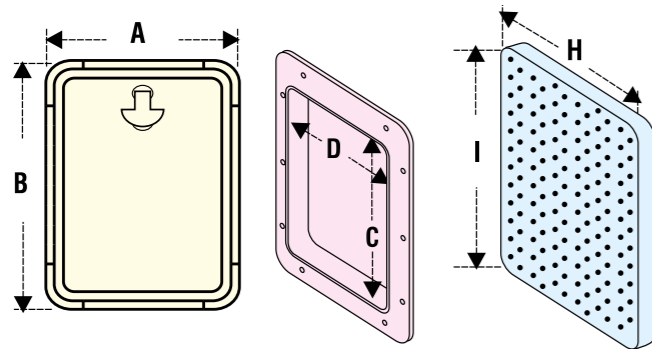

Inspection Hatch with Removable Cover

- EPDM rubber gasket provides resistance to water
- T shapes handle

AQM065204

Description	Colour	Overall Dimensions: mm A x B	Dimensions: mm				Format	Barcode	Part No:
			C	D	H	I			
Standard, Fully removable hatch, 1 handle	White	306 x 356	246	296	255	302	Header & Bag	5056228219590	AQM065202
Standard, Fully removable hatch, 1 handle	White	380 x 380	316	316	325	325	Header & Bag	5056228219606	AQM065204

Star Key Inspection Hatch

- Specially designed thread automatically ejects cover after being turned 360° counter clockwise