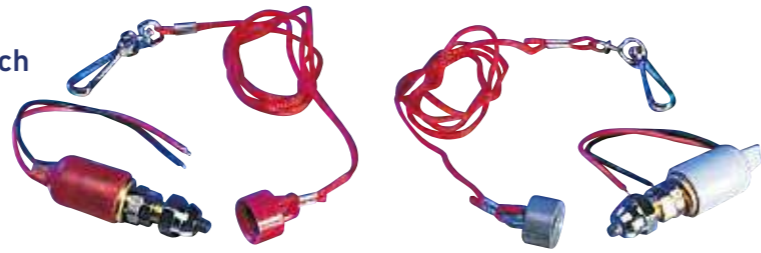

Ignition Cut Out Device - Dead Man Switch

Type	Termination	For Ignition Type	Material	Format	Barcode	Part No
Through Panel Mount	2 wire leads	Magneto	Chrome Plate on Brass with PVC Sleeve	Header & Bag	5056228215240	AQM007522
Through Panel Mount	2 wire leads	Electronic	Chrome Plate on Brass with PVC Sleeve	Header & Bag	5056228215257	AQM007523

Engine Starter Rope

Description	Colour	Reel Length: m	Format	Barcode	Part No
5mm, polyester	White	200	ID sticker	5056228220220	AQM036865