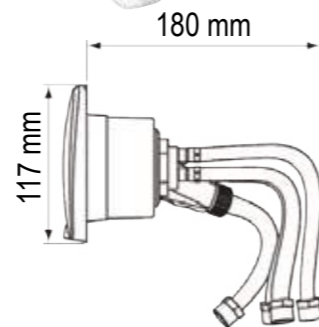

Description	Use	Housing colour	Hose Length: M	Format	Barcode	Part No:
Deck shower + hose + 'T' connector	Cold water	White	3	Euroslot Carded	5056228218463	AQM047782
Deck shower + hose + chrome plated mixer tap 'T' connector	Mixer tap	White	3	Euroslot Carded	5056228218470	AQM047784