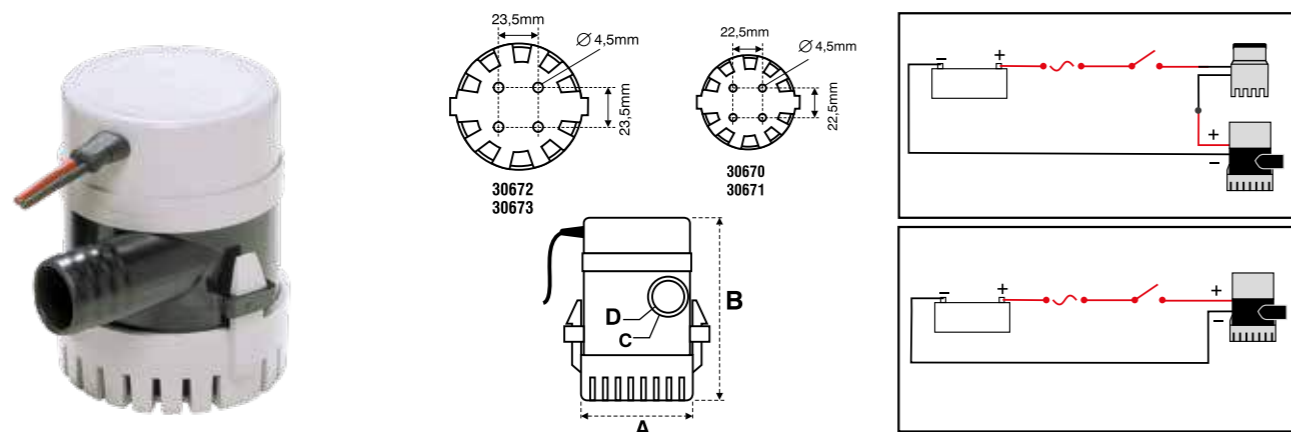

Submersible Bilge Pump

- Made from ASA
- Snap on strainer base for easy installation and cleaning

Description	Flow rate: GHP	Voltage	Fuse	Dimensions: mm				Format	Barcode	Part No:
				A	B	C	D			
Submersible	500	12	2	60	90	20	15	Euroslot Carded	5056228218258	AQM044050
Submersible	700	12	8	70	105	25	20	Euroslot Carded	5056228218265	AQM044070
Submersible	1000	12	10	70	105	30	25	Euroslot Carded	5056228218272	AQM044100

Water Pump

- Runs dry without damage
- Thermal overload, automatic restart
- Duty Cycle: Intermittent

Description	Flow rate: L/min	Voltage	Amps	Pressure bar / psi	Dimensions: mm		Format	Barcode	Part No:
					L	W x H			
Self priming / cutoff	12.5	12	7	2.45 35	210	110 x 120	Euroslot Carded	5056228216827	AQM012651