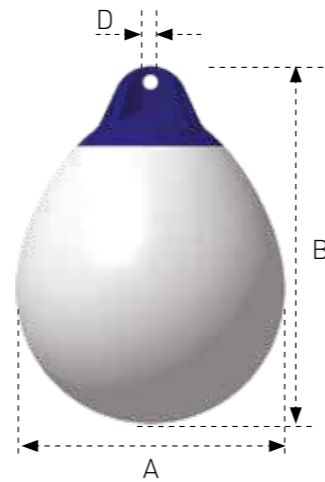

Ball Fender

- Made from plastisol PVC with rotational moulding procedure
- Made as one piece with no joins and consistent wall thickness
- Heavy duty, with a rib reinforced ropehold to provide extra strength and durability
- Suitable for commercial fishing, as well as marking gear and for recreational boats
- Suitable for any kind of boat from 20 - 70ft
- Inflation pressure: 2.1lbs / 0.15bar at 68°F / 20°C

Model	Colour	A x B Dims mm	D Eye Dia mm	Volume per product: lt	Weight: kg	Boat Size: m / ft	Format	Barcode	Part No:
R2	White w/blue end	380 x 500	25	30.9	2	6-11 / 20-35	Plasticard ID Tag	5056228221203	AQM055002
R3	White w/blue end	440 x 580	25	49	3	8-12 / 25-40	Plasticard ID Tag	5056228221210	AQM055003
R4	White w/blue end	520 x 680	25	82.6	4	11-14 / 35-45	Plasticard ID Tag	5056228221227	AQM055004
R5	White w/blue end	680 x 900	30	179.1	6.2	12-17 / 40-55	Plasticard ID Tag	5056228221234	AQM055005

Bow/Dock Fender – Solid

- Made with flexible intergral PU skin foam technology
- The fender that cannot deflate
- High shock absorption and lifetime performance
- Exception boat protection and durability
- Suitable for any kind of boat
- Ideal for bow berthing, protection of swim platform and dock fending
- Fits all bow shapes