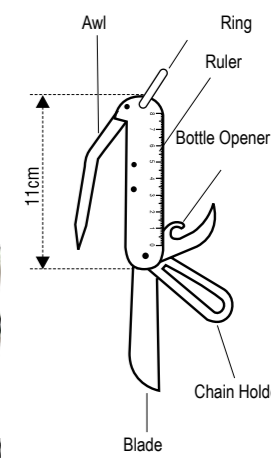

Sailing Knife

- Stainless Steel

Blade length: cm	Format	Barcode	Part No:
11	Header & Bag	5056228220015	AQM010411

Buoyant Deck Cushions

- Made with waterproof outer material and filled with polyethylene foam
- Integral straps around cushions, making them easy to carry
- Cushions can lock to your boat through nylon hook on back
- Single or double available
- White cushions made of PVC
- Red and blue cushions made of polyester with PVC overlay
- Recommendation: clean cushions with fresh cold water