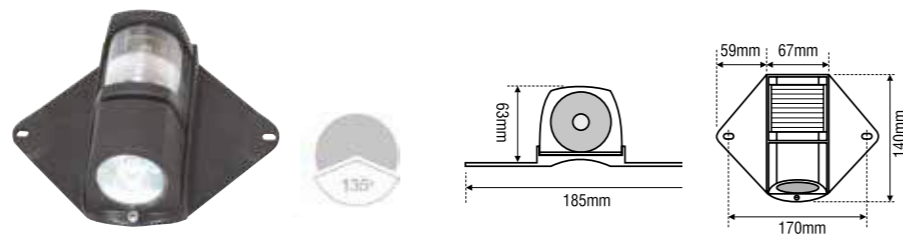

Classic 12 Masthead and Deck Lights

Description / Type	Light Colour	Housing colour	Dimensions: mm L x W	Voltage	Visible Distance: nm	Format	Barcode	Part No:
Masthead & Deck 225° lights	white	black	140 x 170	12	2	Header & Bag	5056228219033	AQM061225

Junior 7 Navigation Lights

- Waterproof, non corrosive and non magnetic
- For craft under 7m but approved by DOT for vessels up to 12m
- Vertical mounted
- Shatterproof plexiglass lens
- Small but without compromise on style or function
- Provided with a two sided adhesive tape and flange to aid fitting
- Brass contacts