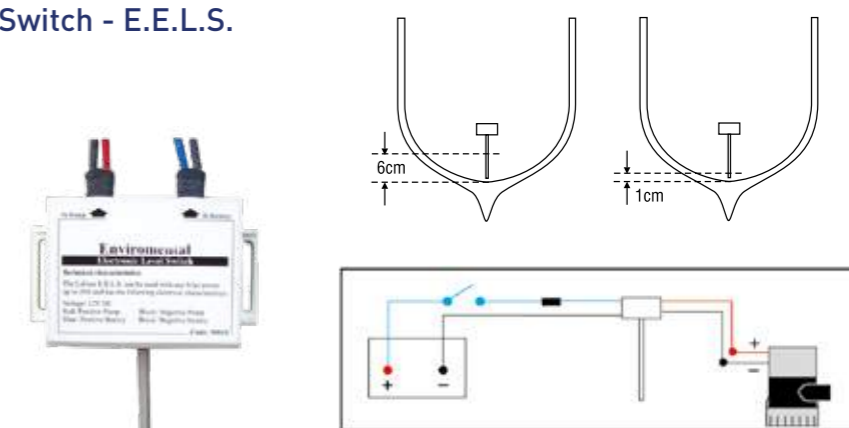

Description	Amps	Voltage	Connection to main circuit	Format	Barcode	Part No:
Level Switch	20	12	Inline	Header & Bag	5056228217350	AQM018522

Automatic Float Switch

- Designed for the automatic control of electrically driven bilge pumps
- Designed with a reliable rolling-ball and switch system that prevents rapid on/off cycling
- Safer than mercury switches
- When water lifts chamber buoy up 6cm, the switch automatically turns the bilge pump on until bilge is empty
- Switch has a plastic housing

Description	Voltage	Fuse	Dimensions: mm		Format	Barcode	Part No:
			L	W x H			
Float Switch	12/24	15A	110	7 x 6.5	Header & Bag	5056228217367	AQM018526