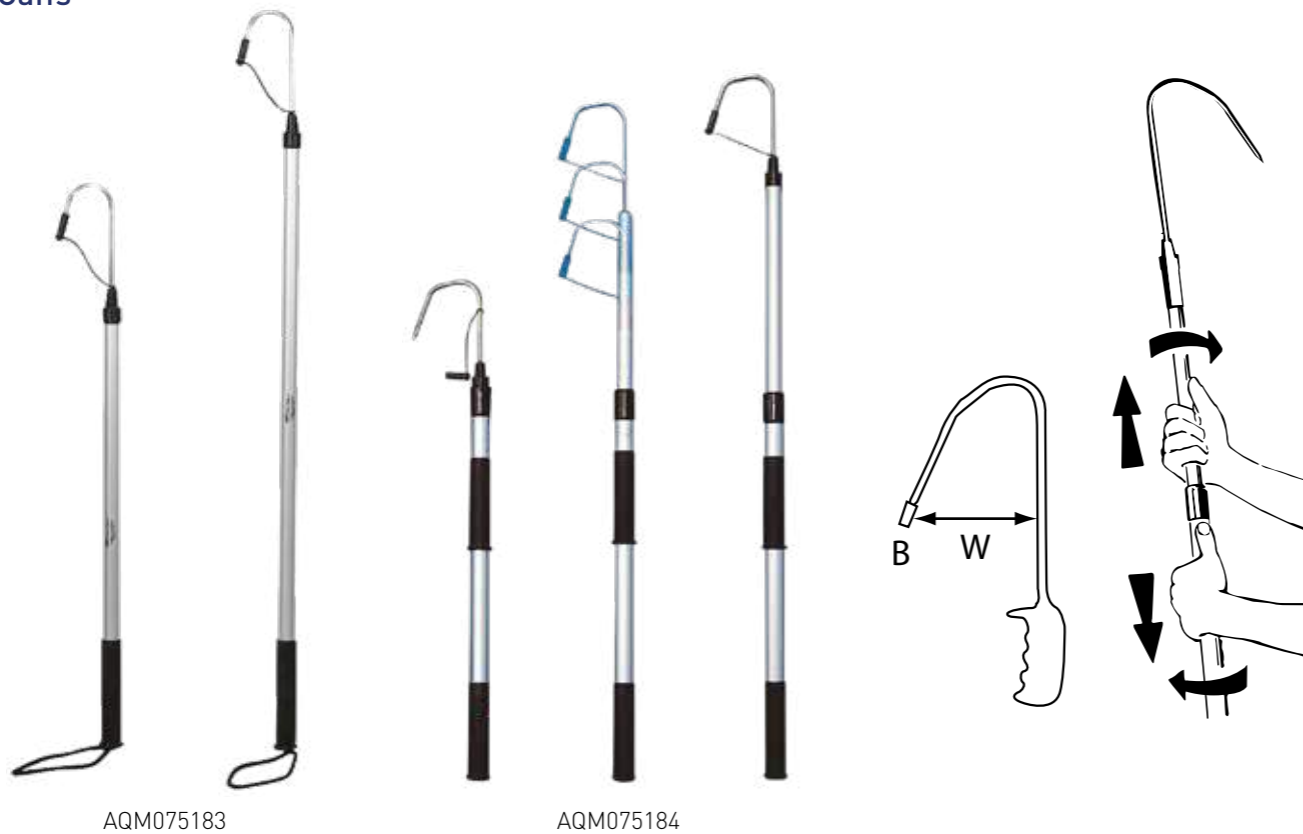

Rod Holder Rings

Description	Colour	Format	Barcode	Part No:
Set - top and bottom securing	White	Header & Bag	5056228219811	AQM075130

Gaffs

Description	Length: cm	Diameter A: mm	Diameter B: mm	Hook Width: mm	Format	Barcode	Part No:
Standard, aluminium	790	25	8	70	With ID Sticker	5056228219927	AQM075183
Telescopic, aluminium	80 - 120.5	30	8	100	With ID Sticker	5056228219934	AQM075184