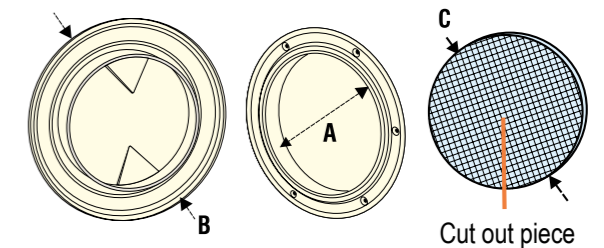

Description	Colour	Diameter: mm		Dimensions: mm		Format	Barcode	Part No:
		A	B	C				
Finger hold release, w/removable bag	White	108	162	120		Header & Bag	5056228219750	AQM065902
Finger hold release, w/removable bag	White	133	187	145		Header & Bag	5056228219767	AQM065904
Finger hold release, w/removable bag	White	168	222	180		Header & Bag	5056228219774	AQM065908