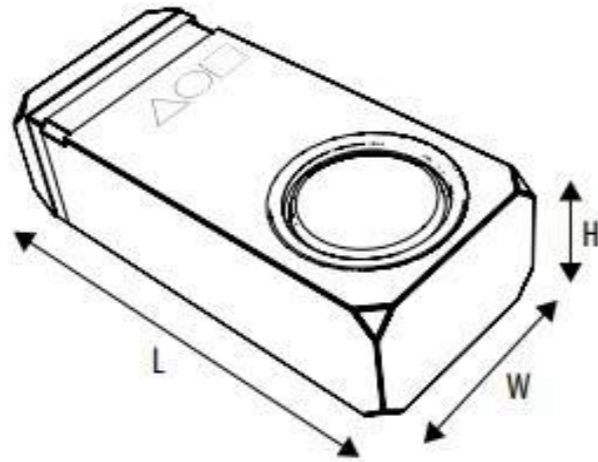

Diablo Smart Tank

- Made of recyclable HDPE material
- Complies with international standards
- Can be used for fuels such as gasoline, diesel, ethanol, alternative fuels and organic vegetable oils
- Easy Switch hatch, can be purchased separately based on the use of the tank, and manually interchangeable.
- Secured and seated by rotation of the hatch and is held in place by a locking pin, preventing it coming lose
- To clean tank just lift locking pin and remove hatch by unscrewing it
- Easy to wash

Description	Capacity: L	Length: mm	Width: mm	Height: mm	Format	Barcode	Part No:
Tank only without plate	37	500	360	230	With ID Sticker	5056228216872	AQM014037
Tank only without plate	48	650	360	230	With ID Sticker	5056228216889	AQM014048
Tank only without plate	60	800	360	230	With ID Sticker	5056228216902	AQM014060
Tank only without plate	70	950	360	230	With ID Sticker	5056228216926	AQM014070
Tank only without plate	82	1100	360	230	With ID Sticker	5056228216940	AQM014082
Tank only without plate	49	500	360	305	With ID Sticker	5056228216896	AQM014049
Tank only without plate	64	650	360	305	With ID Sticker	5056228216919	AQM014064
Tank only without plate	78	800	360	305	With ID Sticker	5056228216933	AQM014078
Tank only without plate	93	950	360	305	With ID Sticker	5056228216957	AQM014083
Tank only without plate	108	1100	360	305	With ID Sticker	5056228216964	AQM014108