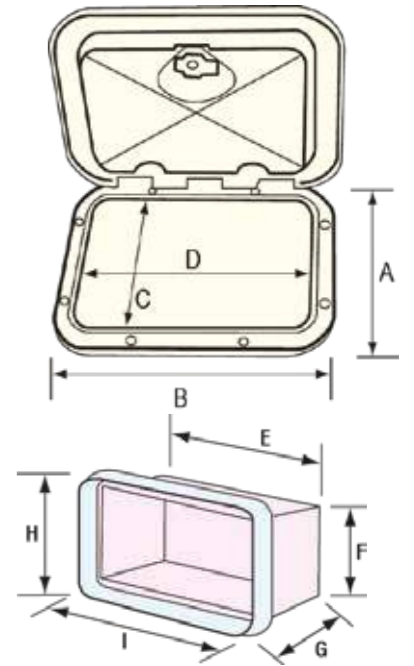

AQM064132

With Lock - AQM064132