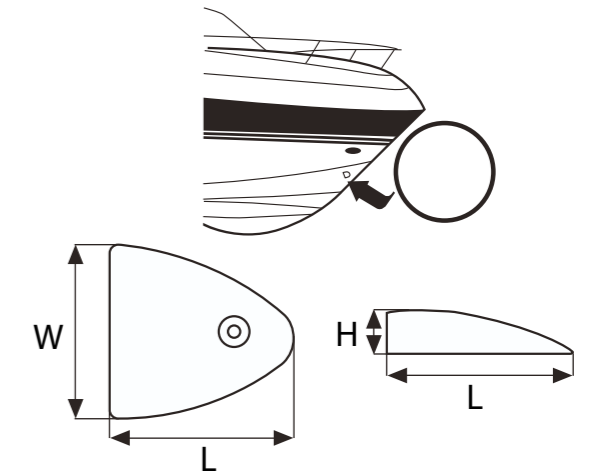

Ventilation Clam Shell Cover

Description	Diameter: L x W x H	Colour	Format	Barcode	Part No:
Clam Shell	55 x 50 x 12	White	Header & Bag	5056228217473	AQM021015
Clam Shell - extra protection	215 x 180 x 70	White	Header & Bag	5056228217480	AQM021017