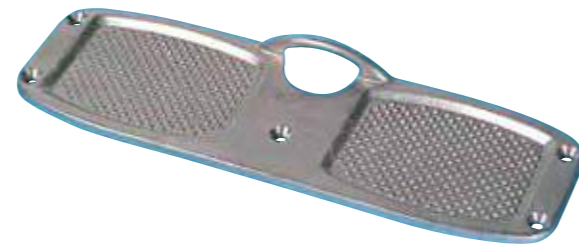

Type	Dimensions	Colour	Material	Barcode	Part No:
Alloy finish	100 H x 317 L mm	Grey	Alloy	5056228214830	AQM002511

Rail Mounted Outboard Bracket

- Ideal for permanently mounting outboard on the stern rail
- Made of rigid, non-slip UV resistant plastic
- Bracket provides secure and stable mount for engine
- Designed to fit 25mm diameter rails