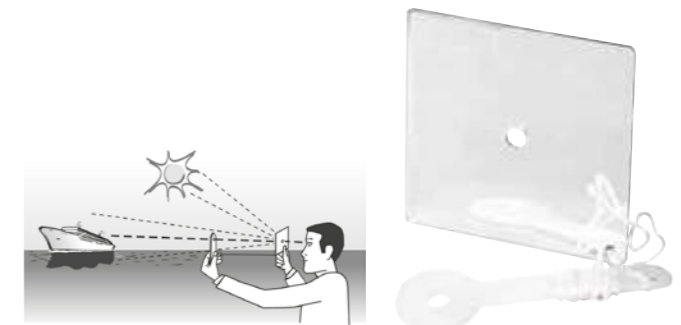

Description / Type	Dimensions: mm	Format	Barcode	Part No:
Black	350 x 340	Header & Bag	5056228216452	AQM010146
Black	470 x 330	Header & Bag	5056228216469	AQM010147

Signalling Mirror

- ◆ Simple way to attract attention using sunlight
- ◆ Simple 5 step instructions for use:
 1. Hold foresight in left hand, arm fully extended
 2. Hold signalling mirror in right hand toward sunlight
 3. Align the holes of foresight and the mirror on the target
 4. Move mirror until reflection of sun from mirror is seen on foresight and a shadow point appears in its hole
 5. The ray is now directed at the target to draw attention