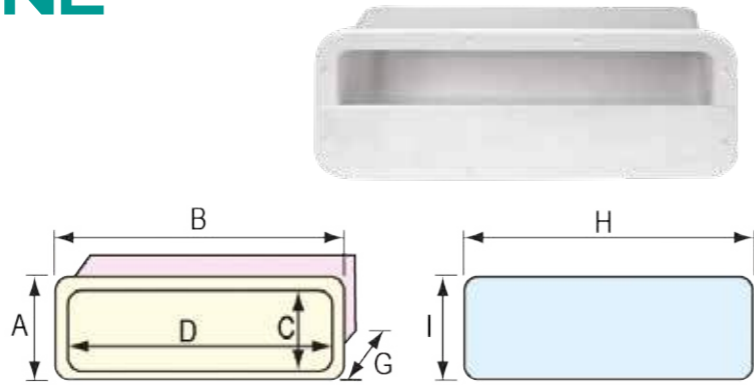

Utility Storage Unit - 1/2 Open

- Ideal for storing loose items when on board
- Space saving on deck
- 1/2 open with protective barrier blocking the lower half
- Can be placed horizontally on any flat surface
- Easily mounted using silicone or polyurethane construction adhesive
- Drilling points marked, in case screws are required
- Made of highly resistant plastic material

Overall Dimensions		Dimensions: mm									Format	Barcode	Part No:
Description	Colour	H x W x D	A	B	C	D	G	H	I				
1/2 Open	White	170 x 420 x 100	170	420	120	370	100	380	130	With ID Sticker	5056228219781	AQM065985	

Storage Net

- High quality storage net, ideal for keeping loose items safe
- Made of UV resistant plastic
- Easy installation - either screws or stuck
- Appropriate for inflatable and rigid boats
- Supplied with adhesive sticker

Overall Dimensions		Format	Barcode	Part No:	
Description	Colour				H x W x D
Black Net	White	120 x 205 x 10	5056228219804	AQM065989	

Refuse Bag Holder

- Ideal for keeping cockpit and cabin tidy and clean
- Easily mounted on any flat and even surface or on rails
- Cover prevents contents from falling out of bag
- Can use common supermarket bags or kitchen refuse bags
- Not supplied with bags