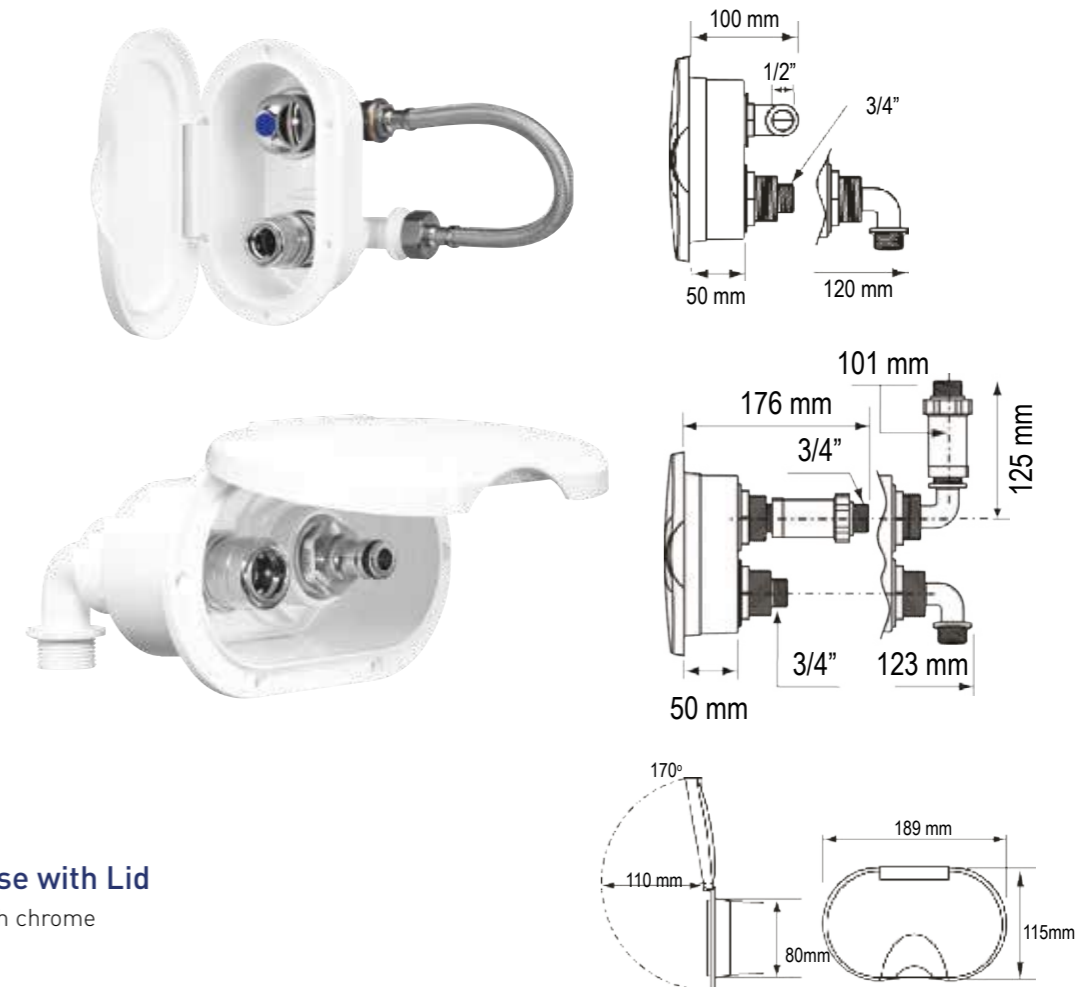

Thru Hull Easy Mount

- Compatible with most silicone pleasants
- Made form polyamide

Description	Colour	Thread diameter A: in	Dimensions: mm					Format	Barcode	Part No:
			B	C	ØD	E	ØF			
Threaded with hose barb	White	3/4	20	45	35	15	16	Header & Bag	5056228218296	AQM045120
Threaded with hose barb	White	7/8	25	80	53	39	19	Header & Bag	5056228218302	AQM045125
Threaded with hose barb	White	1 1/4	28/35	125	61	45	18	Header & Bag	5056228218319	AQM045128
Threaded with hose barb	White	1 1/2	38 or 1 1/4 seacock	121	70	50	24	Header & Bag	5056228218326	AQM045138