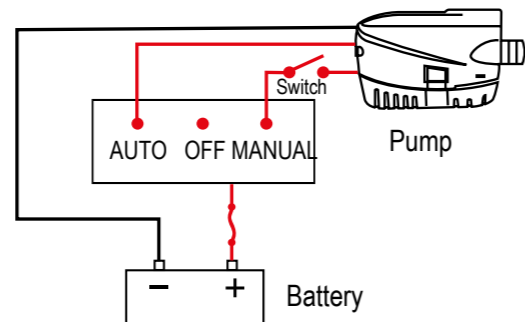

Shower Sump System

- Designed for use on boats with built-in sink, shower or bath
- LSU 600 will pump all water out of drain and into tank
- Compact and can be mounted on floor or wall
- The built-in automatic bilge pump will start operating when float switch senses water
- Features a filter and a non-return valve at outlet hose
- 3 inlet hoses and 1 outlet hose

Description	Amps	Voltage	Inlet hoses: Ømm	Outlet hose: Ømm	Format	Barcode	Part No:
LSU600	12/24	15A	2 x 19, 1 x 25.4	19.9 / 25.4	With ID Sticker	5056228218449	AQM047751