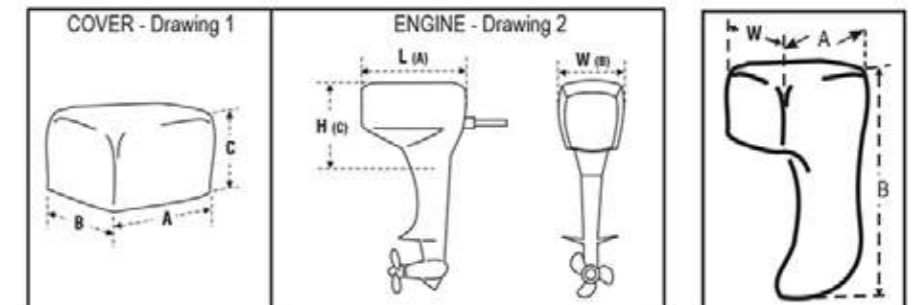

Model	Colour	Horsepower approx	Dimensions: cm			Format	Barcode	Part No:
			A	B	C			
Top cover - size 1	Silver	2-5	40	25	32	Header & Bag	5056228220121	AQM006401
Top cover - size 2	Silver	2-15	48	27	35	Header & Bag	5056228220138	AQM006402
Top cover - size 3	Silver	10-45	55	33	45	Header & Bag	5056228220145	AQM006403
Top cover - size 4	Silver	30-90	63	35	50	Header & Bag	5056228220152	AQM006404
Top cover - size 5	Silver	70-150	73	40	65	Header & Bag	5056228220169	AQM006405
Top cover - size 6	Silver	115-225	75	45	75	Header & Bag	5056228220176	AQM006406
Top cover - size 7	Silver	150-300	90	60	80	Header & Bag	5056228220183	AQM006407
Full body cover - size 1	Silver	2.5-10	75	125	-	Header & Bag	5056228220190	AQM006411
Full body cover - size 2	Silver	8-70	87	157	-	Header & Bag	5056228220206	AQM006412
Full body cover - size 3	Silver	70-150	125	210	-	Header & Bag	5056228220213	AQM006413