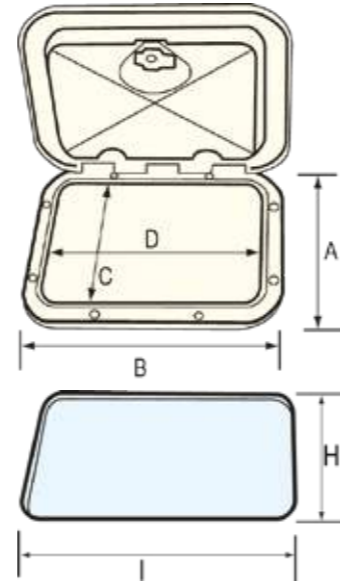

Mid Line Storage Hatch

AQM066124

With Lock - AQM064134

AQM064132

With Lock - AQM064132

AQM064142

Description	Colour	Overall Dimensions: mm A x B	Dimensions: mm							Format	Barcode	Part No:
			C	D	E	F	G	H	I			
Standard, 2 handles	White	355x 600	250	500	520	280	320	285	535	Bagged With ID Sticker	5056228219408	AQM064124
With lock, 2 handles	White	355x 600	250	500	520	280	320	285	535	Bagged With ID Sticker	5056228219422	AQM064134
With lock, 1 handle	White	278 x 378	175	275	270	170	160	210	305	Bagged With ID Sticker	5056228219415	AQM064132
Standard, w/drawers, 1 handles	White	278 x 378	175	275	270	170	160	210	305	Bagged With ID Sticker	5056228219446	AQM064142
With lock, w/drawers, 1 handle	White	278 x 378	175	275	270	170	160	210	305	Bagged With ID Sticker	5056228219453	AQM064152
With lock, 2 handles	White	380 x 380	275	275	280	280	250	315	315	Bagged With ID Sticker	5056228219439	AQM064136

Classic Hatch

AQM064002

With Lock - AQM064012

Description	Colour	Overall	Dimensions: mm				Format	Barcode	Part No:
		Dimensions: mm A x B	C	D	H	I			
Standard, 1 handle	White	275 x 375	180	280	198	298	Bagged With ID Sticker	5056228219224	AQM064002
Standard, w/removable cover, 1 handle	White	275 x 375	180	280	198	298	Bagged With ID Sticker	5056228219255	AQM064012
Standard, 2 handles	White	355 x 600	255	500	275	529	Bagged With ID Sticker	5056228219231	AQM064004
Standard, w/removable cover, 2 handles	White	355 x 600	259	506	282	530	Bagged With ID Sticker	5056228219262	AQM064014
Standard, 2 handles	White	463 x 517	362	416	386	442	Bagged With ID Sticker	5056228219248	AQM064006