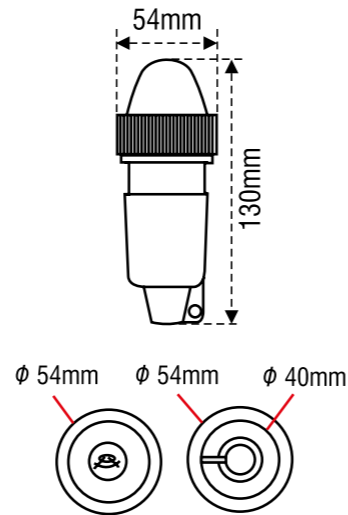

Emergency Navigation Lights

- Ideal of use on small crafts, inflatable boat, kayaks, or as emergency lighting in larger vessels
- Portable and waterproof
- All round light for use when fixed lights are not working
- Available with external light reflectors
- Use standard D-cell batteries (not included)
- 9 hours of continuous use

AQM061311

Description / Type	Light Colour	Housing colour	Dimensions: mm H x W x D	Visible Distance: nm	Format	Barcode	Part No:
360° Battery powered	green	black	130 x 54	1	Header & Bag	5056228218746	AQM060102
360° Battery powered	red	black	130 x 54	1	Header & Bag	5056228218739	AQM060101
360° Battery powered	white	black	130 x 54	2	Header & Bag	5056228218753	AQM060103
360° Battery powered	set of all 3	black	130 x 54	1 / 2	Header & Bag	5056228218760	AQM060104
Bulb pack - 1.1V / 0.33W	white	-	-	-	Header & Bag	5056228219149	AQM061311

Compact LED Emergency Navigation Lights

- 12 hour battery life
- Quick clip-on installation
- 3 light settings
- Easy set up
- Water Resistant
- Suitable for sailboats, fishing boats, inflatable tenders, kayaks and diving buoys