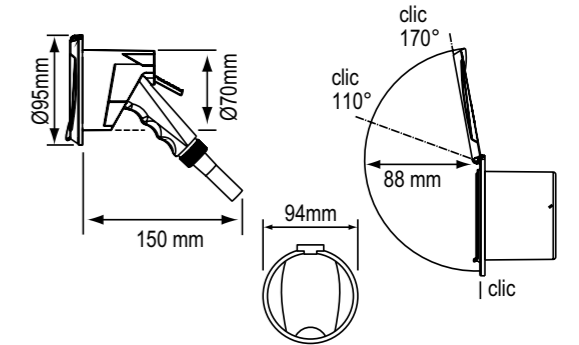

Deck Shower with Spray and Lid

- Easy installation
- Made from ASA plastic
- PVC hose

Description	Housing Colour	Shower Head	Hose Length: M	Format	Barcode	Part No:
Housing, head and hoser	White	White	3	Euroslot Carded	5056228218456	AQM047765