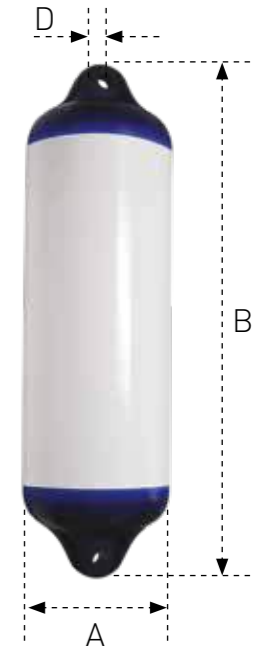

Weighted End Grapnel Anchor

- Weighted end improves holding power
- Fold down flukes allow compact storage
- Flukes lock open by engaging bayonet collar at base of shaft
- Eye for trip line
- Popular for small day boats, tenders, sailing dinghies and fishing kayaks

Weight kg	Boat length m	Chain size mm	Material	Format	Barcode	Part No:
0.7			Hot Dipped Galvanised	Plasticard ID Tag	5056228215370	AQM023244
1.5			Hot Dipped Galvanised	Plasticard ID Tag	5056228201182	AQM023245
2.5			Hot Dipped Galvanised	Plasticard ID Tag	5056228201199	AQM023246
3.2			Hot Dipped Galvanised	Plasticard ID Tag	5056228201205	AQM023247
4			Hot Dipped Galvanised	Plasticard ID Tag	5056228201212	AQM023248
6			Hot Dipped Galvanised	Plasticard ID Tag	5056228201229	AQM023249
8			Hot Dipped Galvanised	Plasticard ID Tag	5056228201236	AQM023250

Mooring Spike with Ring

- Ideal for creating temporary mooring at suitable riverside locations
- Perfect for small craft, river cruisers etc.
- Strong stake with heavy duty ring
- Sharpened end for easier driving into soft river banks

Length mm	Material	Format	Barcode	Part No:
300	Hot Dipped Galvanised	Plasticard ID Tag	5056228204244	AQM054854
350	Hot Dipped Galvanised	Plasticard ID Tag	5056228204251	AQM054855
425	Hot Dipped Galvanised	Plasticard ID Tag	5056228204268	AQM054856
500	Hot Dipped Galvanised	Plasticard ID Tag	5056228204275	AQM054857
550	Hot Dipped Galvanised	Plasticard ID Tag	5056228204282	AQM054858

- Unique, superior quality fenders
- Exclusive Italian design and patterned boat fenders
- Made from flexible integral skin foam technology
- Unrivalled shock absorption and life performance
- Cannot deflate!

Heavy Duty Cylindrical Fender