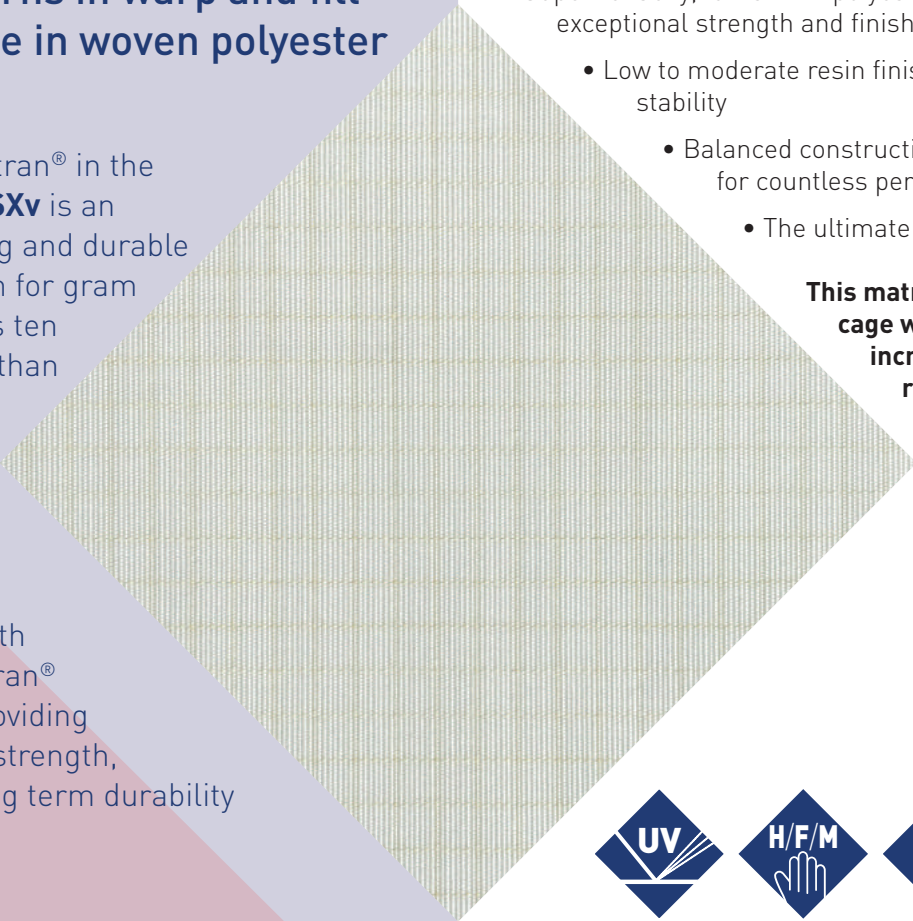

Premium Hybrid Polyester
with Vectran®

A dark blue arrow pointing to the right, with a red outline on its left side.

Sailcloth

Unique construction delivers an
incredibly strong Vectran®/ST
hybrid cloth with UV protection
and a superfine finish – the
ultimate in woven sailcloth

Premium Hybrid Polyester with Vectran®

Sailcloth

New HSXv offers a premier hybrid polyester incorporating Vectran® yarns in warp and fill. The ultimate in woven polyester sailcloth

By utilising Vectran® in the construction **HSXv** is an incredibly strong and durable sailcloth – gram for gram Vectran® yarn is ten times stronger than aluminium

A balanced construction ideal for performance applications, with integrated Vectran® 5mm matrix providing enhanced bias strength, stability and long term durability

- UV protected – the unique Bainbridge finishing process with additional protection which shields the cloth and absorbs harmful UV rays
- Super tenacity, low shrink polyester yarns deliver a cloth of exceptional strength and finish
- Low to moderate resin finish ensures long term bias stability
- Balanced construction widens appeal of cloth for countless performance sail applications
- The ultimate in woven sailcloth

This matrix makes a Vectran® cage within the cloth that is incredibly strong whilst retaining excellent flex and fold

| | Count/Inch | | Denier | | dpi | | Finished Weight | | Available Finish |
|-----------------|------------|----|--------|-----|-------|-------|------------------|-------|---------------------|
| | W | F | W | F | W | F | g/m ² | Sm Oz | |
| HSXv 627 | 92 | 41 | 252 | 500 | 25745 | 21042 | 263 | 6.21 | Hard, Firm & Medium |
| HSXv 727 | 104 | 41 | 300 | 599 | 34594 | 23852 | 328 | 7.66 | Hard, Firm & Medium |
| HSXv 827 | 77 | 35 | 423 | 750 | 36411 | 28987 | 371 | 8.66 | Hard, Firm & Medium |
| HSXv 927 | 71 | 35 | 495 | 850 | 39116 | 31171 | 401 | 9.37 | Hard & Firm |