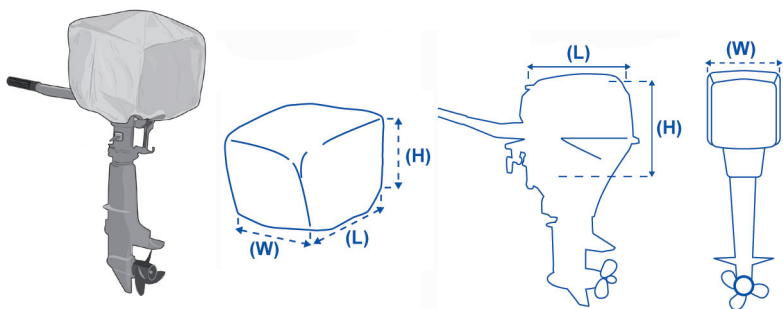

Engine Covers

Part No	Size	HP	L	W	H
Q037854	XXS	2-5	40cm	25cm	32cm
Q037855	XS	2-15	48cm	27cm	35cm
Q037856	S	10-45	55cm	33cm	45cm
Q037857	M	30-90	63cm	35cm	50cm