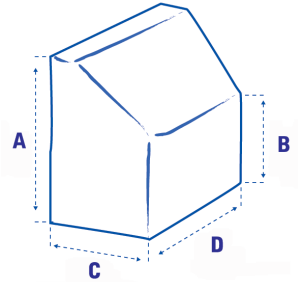

## Boat Covers

## Console Covers

Part No	Size	For Boat Length	Max. Boat Width	Rings	Colour
Q037840	XXS	427-488cm	180cm	8	Silver Grey
Q037841	XS	427-488cm	229cm	10	Silver Grey
Q037842	S	488-564cm	239cm	10	Silver Grey
Q037843	M	518-579cm	244cm	10	Silver Grey
Q037844	L	550-610cm	265cm	10	Silver Grey
Q037845	XL	580-650cm	295cm	10	Silver Grey
Q037846	XXL	630-710cm	380cm	10	Navy Blue

Part No	Size	A	B	C	D
Q037847	XS	115cm	90cm	45cm	55cm
Q037848	S	90cm	65cm	75cm	85cm
Q037849	M	120cm	105cm	70cm	65cm
Q037850	L	140cm	100cm	90cm	70cm