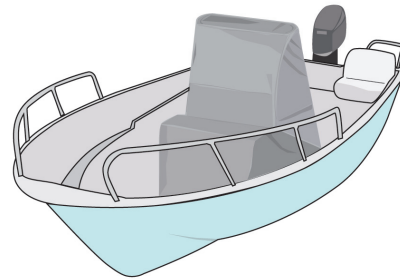

## Boat Covers

## Console Covers

Part No	Size	For Boat Length	Max. Boat Width	Rings	Colour
Q037840	XXS	427-488cm	180cm	8	Silver Grey
Q037841	XS	427-488cm	229cm	10	Silver Grey
Q037842	S	488-564cm	239cm	10	Silver Grey
Q037843	M	518-579cm	244cm	10	Silver Grey
Q037844	L	550-610cm	265cm	10	Silver Grey
Q037845	XL	580-650cm	295cm	10	Silver Grey
Q037846	XXL	630-710cm	380cm	10	Navy Blue