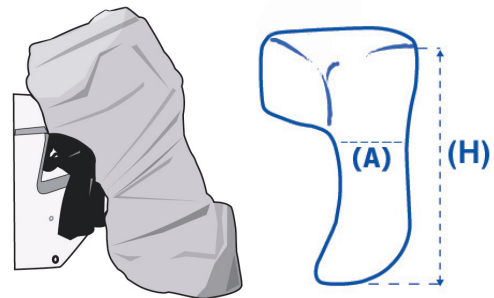

Full Engine Covers

Part No	Size	HP	A	H
Q037851	S	2.5-10	25cm	75cm
Q037852	M	8-70	87cm	157cm
Q037853	L	70-150	125cm	210cm