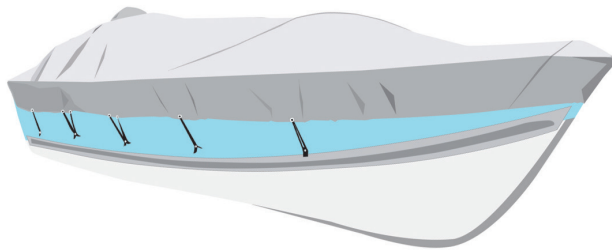

## Boat Covers

## Console Covers

Part No	Size	For Boat Length	Max. Boat Width	Rings	Colour
Q037840	XXS	427-488cm	180cm	8	Silver Grey
Q037841	XS	427-488cm	229cm	10	Silver Grey
Q037842	S	488-564cm	239cm	10	Silver Grey
Q037843	M	518-579cm	244cm	10	Silver Grey
Q037844	L	550-610cm	265cm	10	Silver Grey
Q037845	XL	580-650cm	295cm	10	Silver Grey
Q037846	XXL	630-710cm	380cm	10	Navy Blue