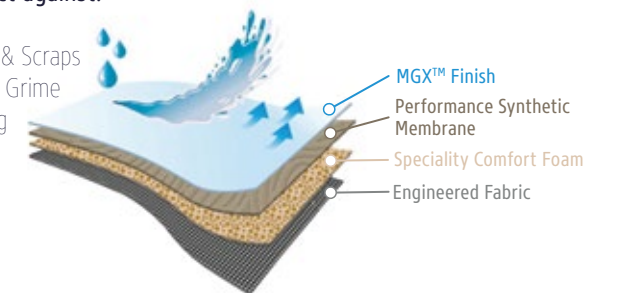

Specification

- 137cm (+3cm)
- 695g/m² (±45)
- 1.0mm (±0.1)
- Adhesion of coatings (Newton/25.4mm) W: ≥27 F: ≥27
- 32°C
- No significant wear after 300,000 cycles
- ASTM G153; Cycle 1, 1000 hrs Min AATCC 4, UV coef ≥7 Blue Wool Scale
- 99% reduction of bacteria on the surface of the coated fabric
- Fire Retardancy: IMO MSC 88/26/ADD.2 PART 8 (3.1 & 3.2) EN1021 (Part 1 & 2) BS 5852 Source 0, 1 (Cigarette & Match) NF P 92-503 (M2) DIN 4102 (B2) SN 198'898 & VKF AS1530.03 FAR 25-853 R118 Annex 6, 7, 8 ISO 3795 ≤100mm/min (FMVSS302)

Recommended Applications

MGX™ Stain Protection

Proven to protect against:

- Stubborn Stains
- Abrasive Scuffs & Scraps
- Everyday Dirt & Grime
- Premature Aging

Care & Cleaning

Easily cleanable with water & soap.
Use Bleach (9:1 ratio), Isopropyl Alcohol (70%) or Hydrogen Peroxide (3%) to disinfect.
For detailed instructions, visit www.morberneurope.com