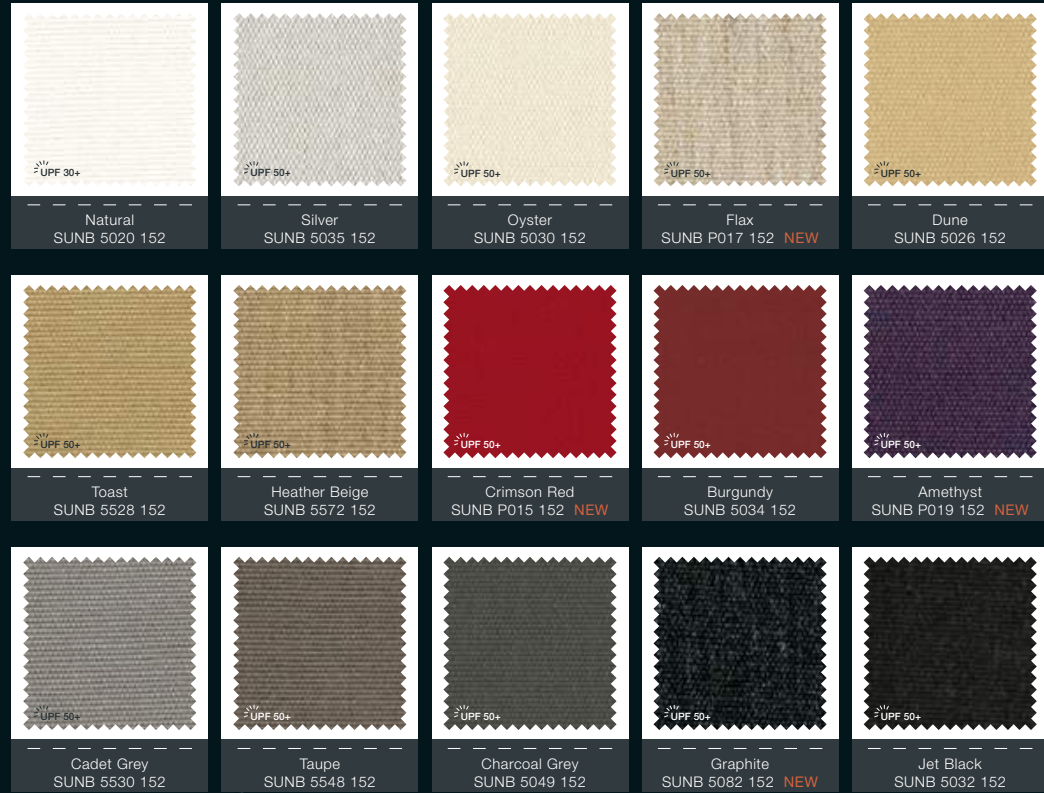

Sunbrella

Garantie 10 ans
10 Years Warranty

Large gamme de coloris
Wide colour range

Respirabilité
Breathability