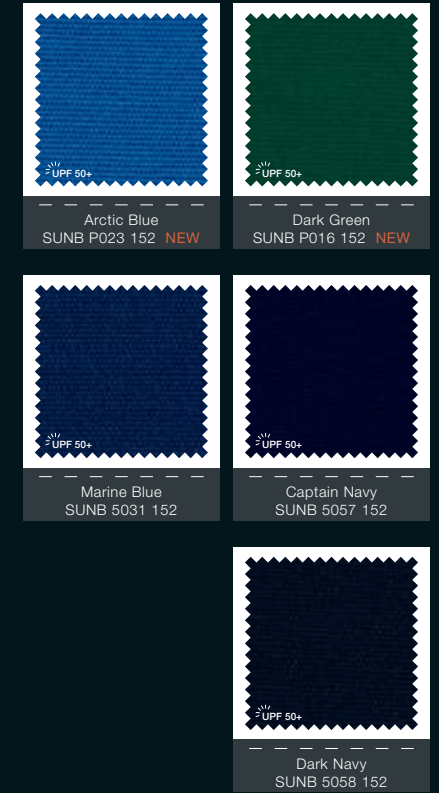

Sunbrella

Garantie 10 ans
10 Years Warranty

Large gamme de coloris
Wide colour range

Respirabilité
Breathability