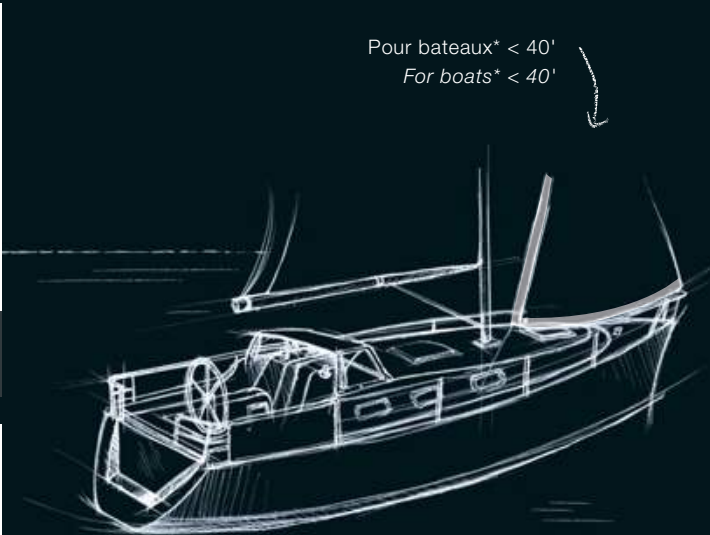

Pour bateaux* < 40'
For boats* < 40'