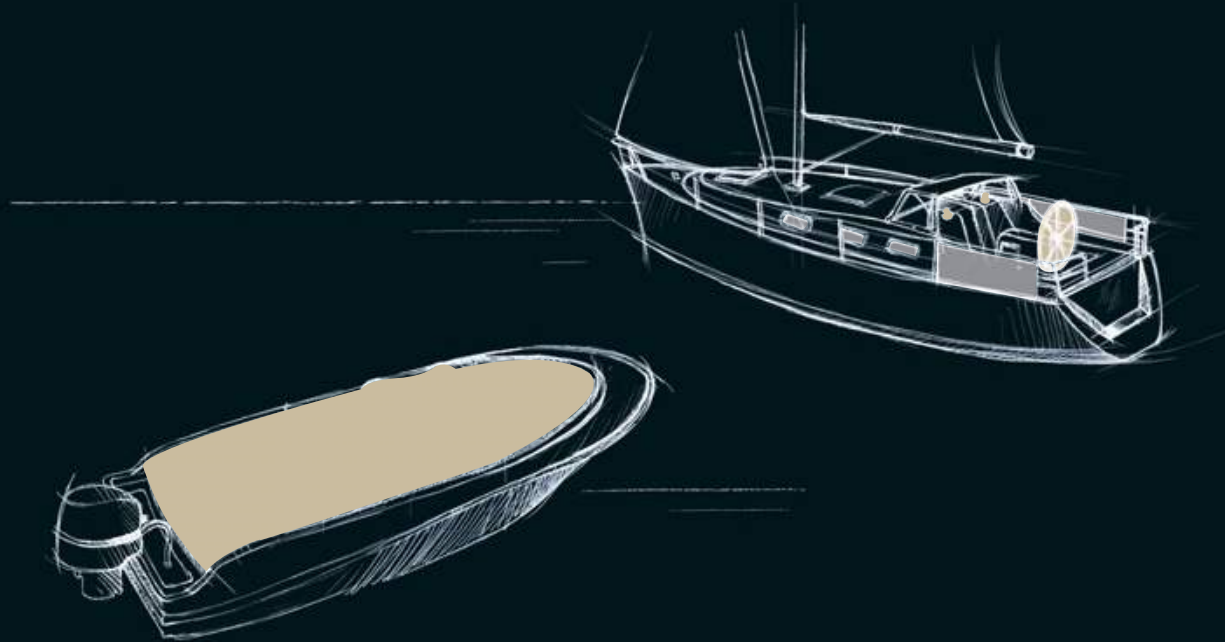

Recommandé
Recommended

Possible