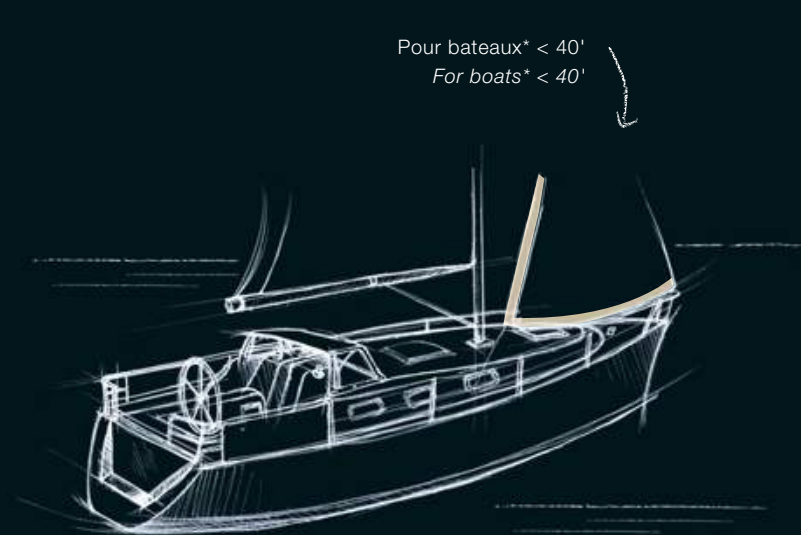

Natural
SFUA 5020 150

Silver
SFUA 5035 150

Dune
SFUA 5026 150 **NEW**

Pour bateaux* < 40'
For boats* < 40'

Pour bateaux* < 40'
For boats* < 40'

Sunbrella Furling

Sunbrella Furling Adhesive

Captain Navy
SFUA 5057 150